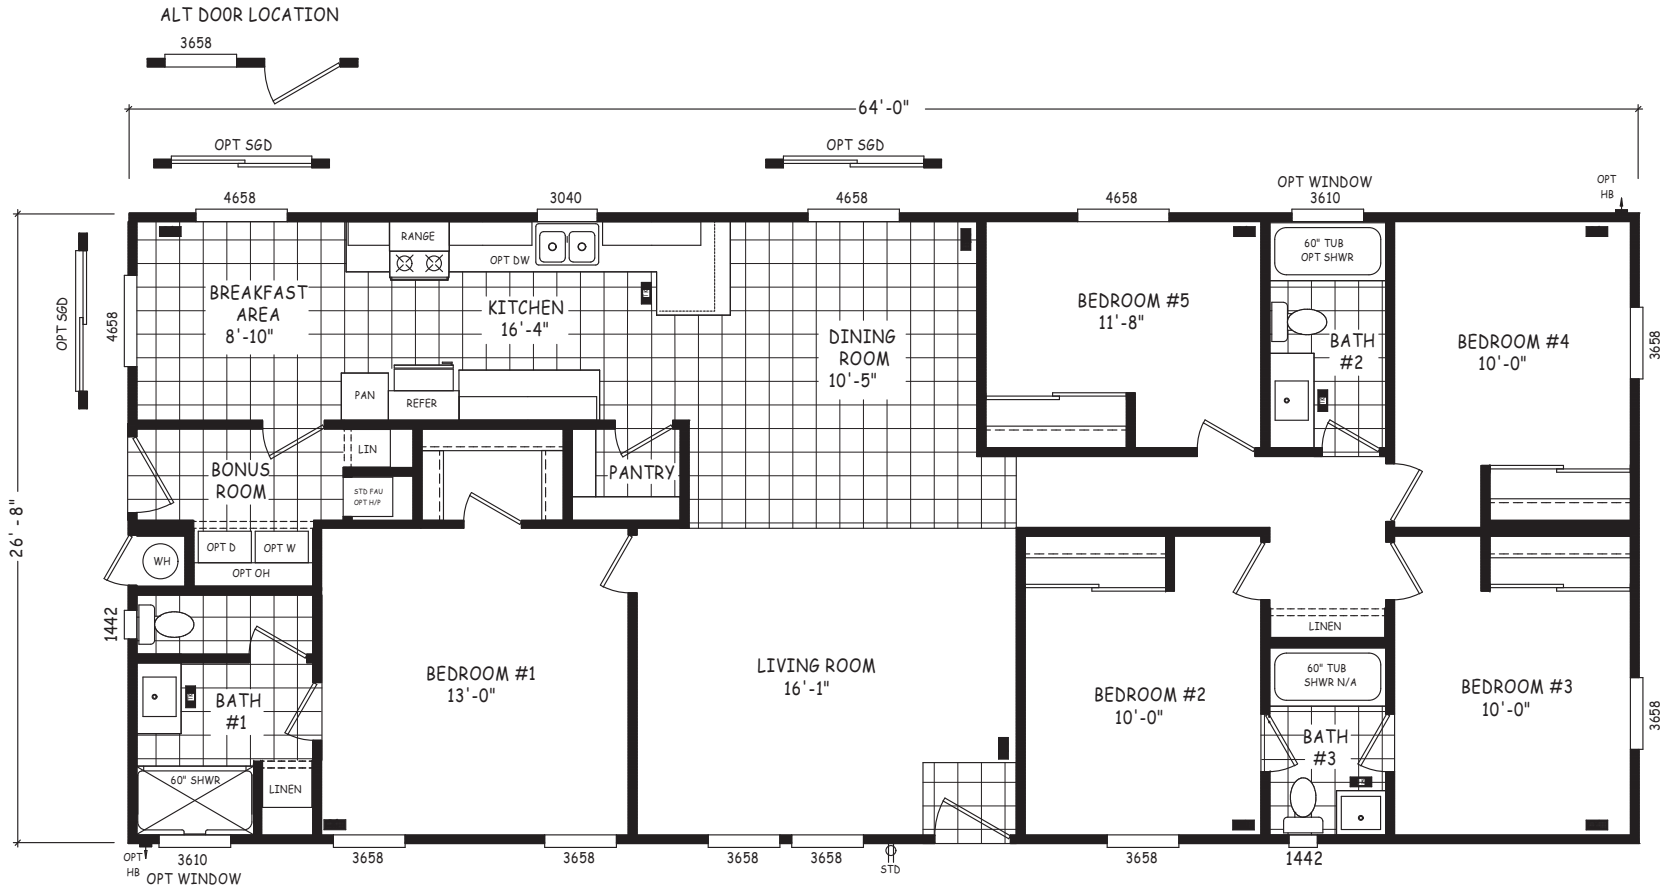

Oracho

Edge Series

1,707 SQ. FT. (Approximate) 5 Bedroom, 3 Bath

Last Updated: 5-21-24

FACTORY EXPO OUTLET CENTER
5757 S. Palo Verde Rd., #202
Tucson, AZ 85706

FactoryBuiltHomesDirect.com | 1-800-965-2781

IMPORTANT: Alta Cima Corp reserves the right to modify, cancel or substitute products or features of this event at any time without prior notice or obligation. Pictures and other promotional materials are representative and may depict or contain floor plans, square footages, elevations, options, upgrades, extra design features, decorations, floor coverings, specialty light fixtures, custom paint and wall coverings, window treatments, landscaping, sound and alarm systems, furnishings, appliances, and other designer/decorator features and amenities that are not included as part of the home and/or may not be available at all locations. Home, pricing and community information is subject to change, and homes to prior sale, at any time without notice or obligation. ©2020 Alta Cima Corp. All rights reserved.