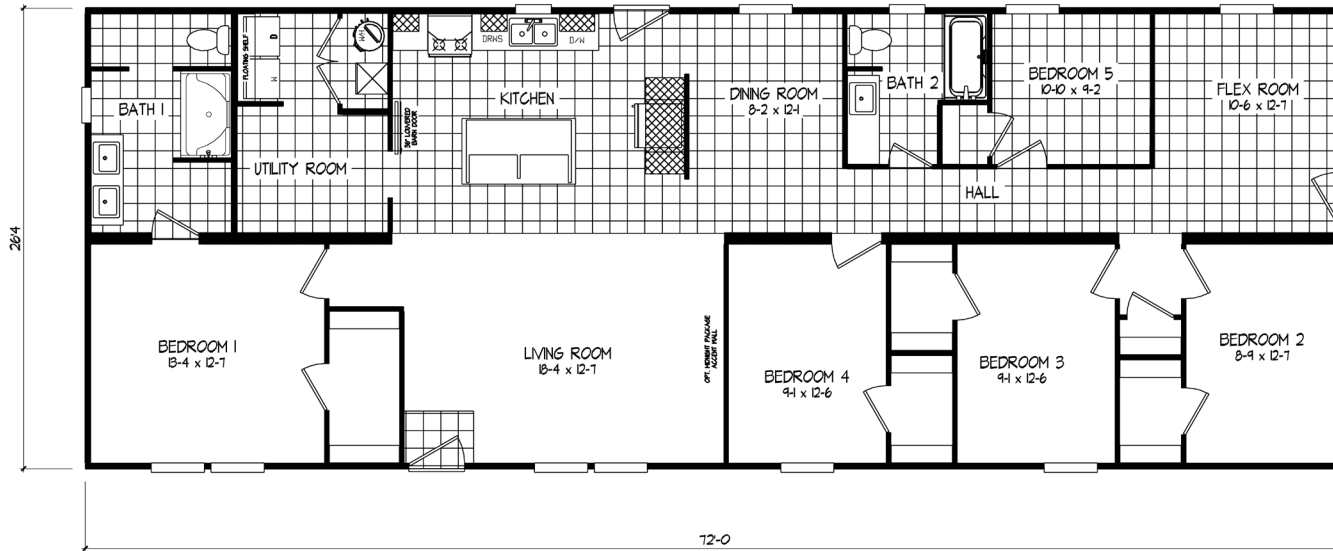

# Paloma

Tempo Porch Series - Multi Section

1896 SQ. FT. (Approximate) 5 Bedroom, 2 Bath

Last Updated: 2-25-25

OPT ENLARGED FLEX ROOM  
IPO BEDROOM 5

28' x 72'

**FACTORY EXPO OUTLET CENTER**  
5757 S. Palo Verde Rd., #202  
Tucson, AZ 85706