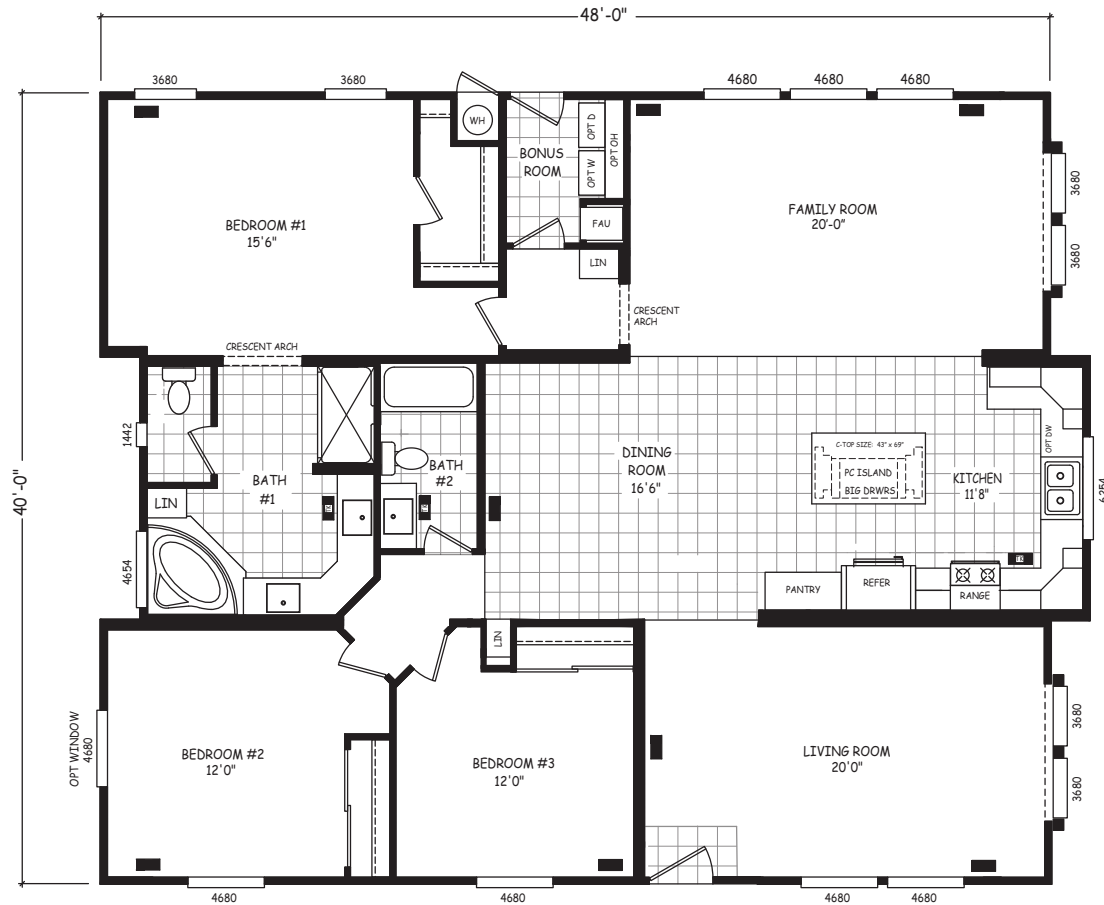

Parkchester

Pinnacle Series

1,920 SQ. FT. (Approximate) 3 Bedroom, 2 Bath

Last Updated: 8-22-22

FACTORY EXPO OUTLET CENTER

5757 S. Palo Verde Rd., #202
Tucson, AZ 85706

FactoryBuiltHomesDirect.com | 1-800-965-2781