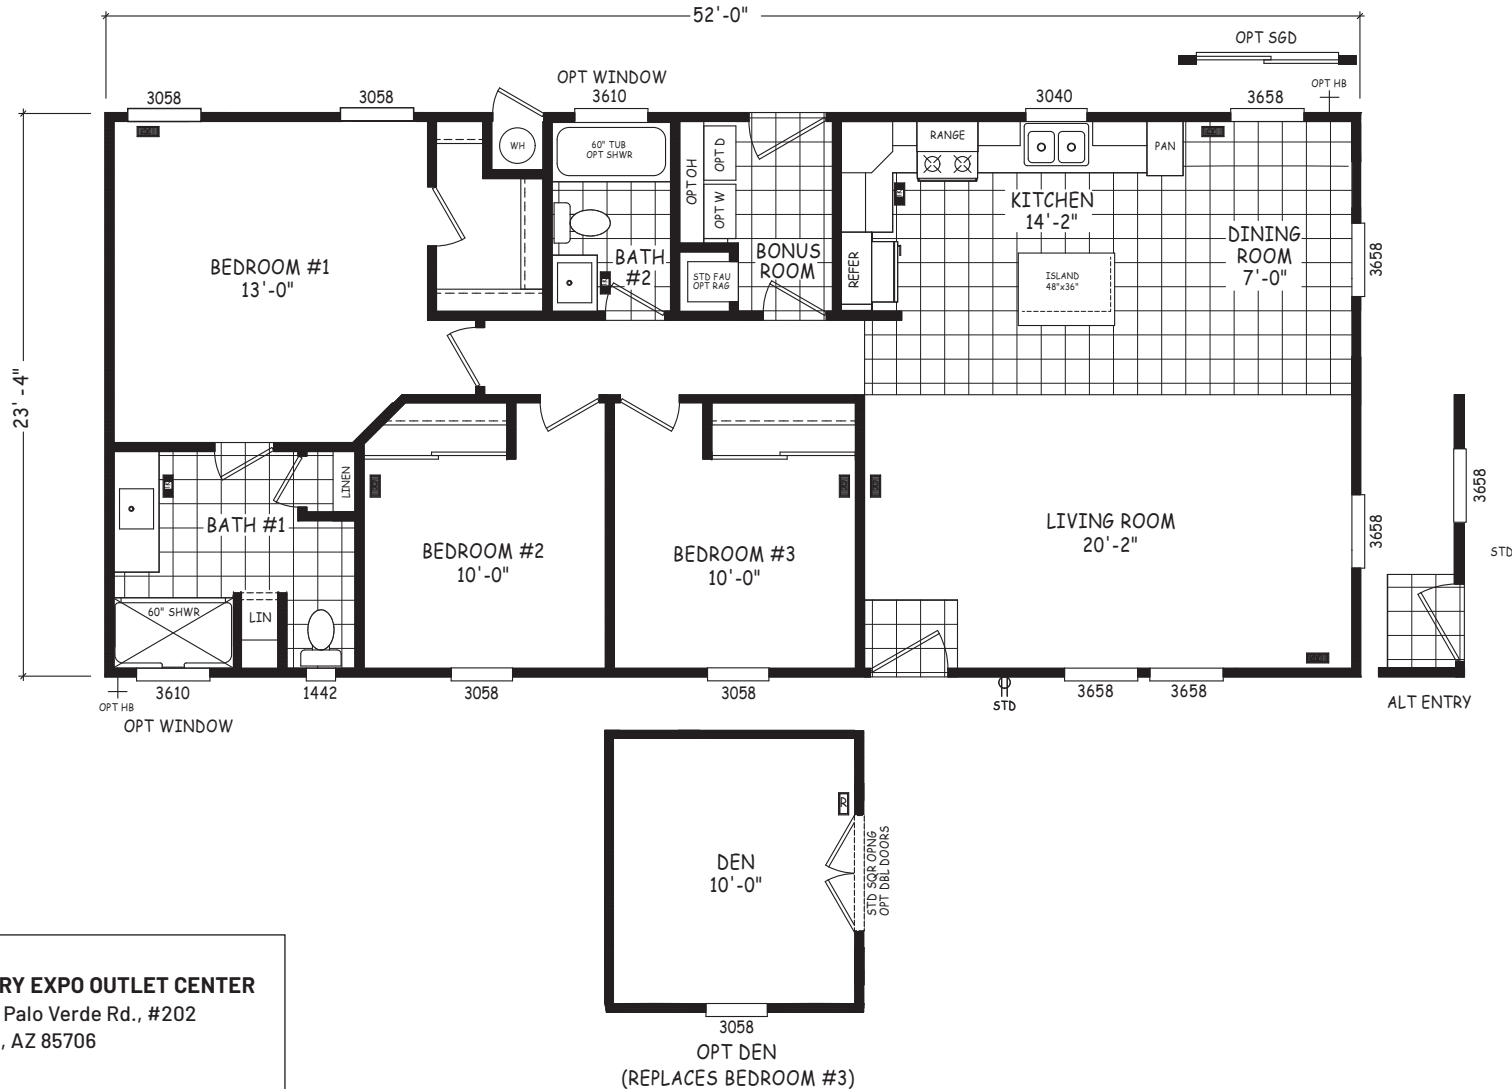

# Peridot

Edge Series

1,214 SQ. FT. (Approximate) 3 Bedroom, 2 Bath

Last Updated: 5-21-24

**FACTORY EXPO OUTLET CENTER**  
 5757 S. Palo Verde Rd., #202  
 Tucson, AZ 85706

**FactoryBuiltHomesDirect.com | 1-800-965-2781**