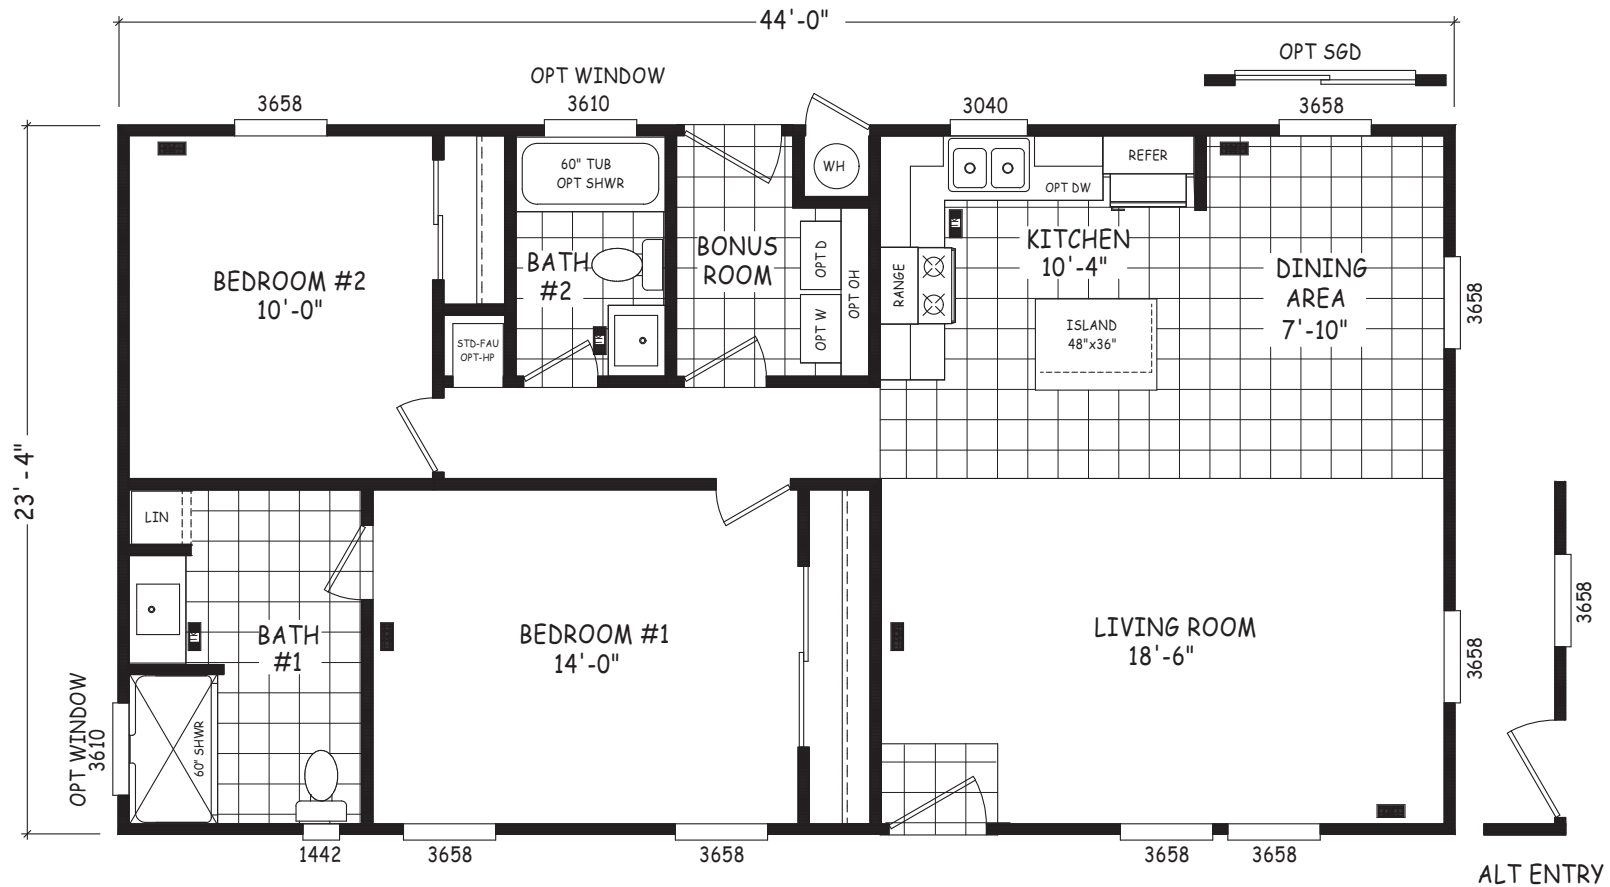

# Piccolo

Edge Series

1,027 SQ. FT. (Approximate) 2 Bedroom, 2 Bath

Last Updated: 8-22-22

**FACTORY EXPO OUTLET CENTER**

5757 S. Palo Verde Rd., #202  
Tucson, AZ 85706

**FactoryBuiltHomesDirect.com | 1-800-965-2781**