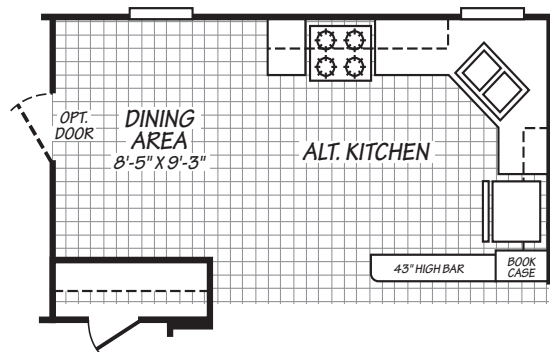

Presidio

Canyon Lake Series

3 Bedrooms, 2 Baths
Approx. 1,026 Sq. Ft.

Last Updated: 6-25-20

I authorize Factory Expo Outlet Center to build my house, per this plan.

X _____

Customer Signature/Date

Important: Due to our policy of continual improvement, all information in our brochures may vary from actual home. The right is reserved to make changes at any time, without notice or obligation, in colors, materials, specifications, processes, and models. All dimensions and square footage calculations are nominal and approximate figures. Please check with your local sales associate for specific and current information.