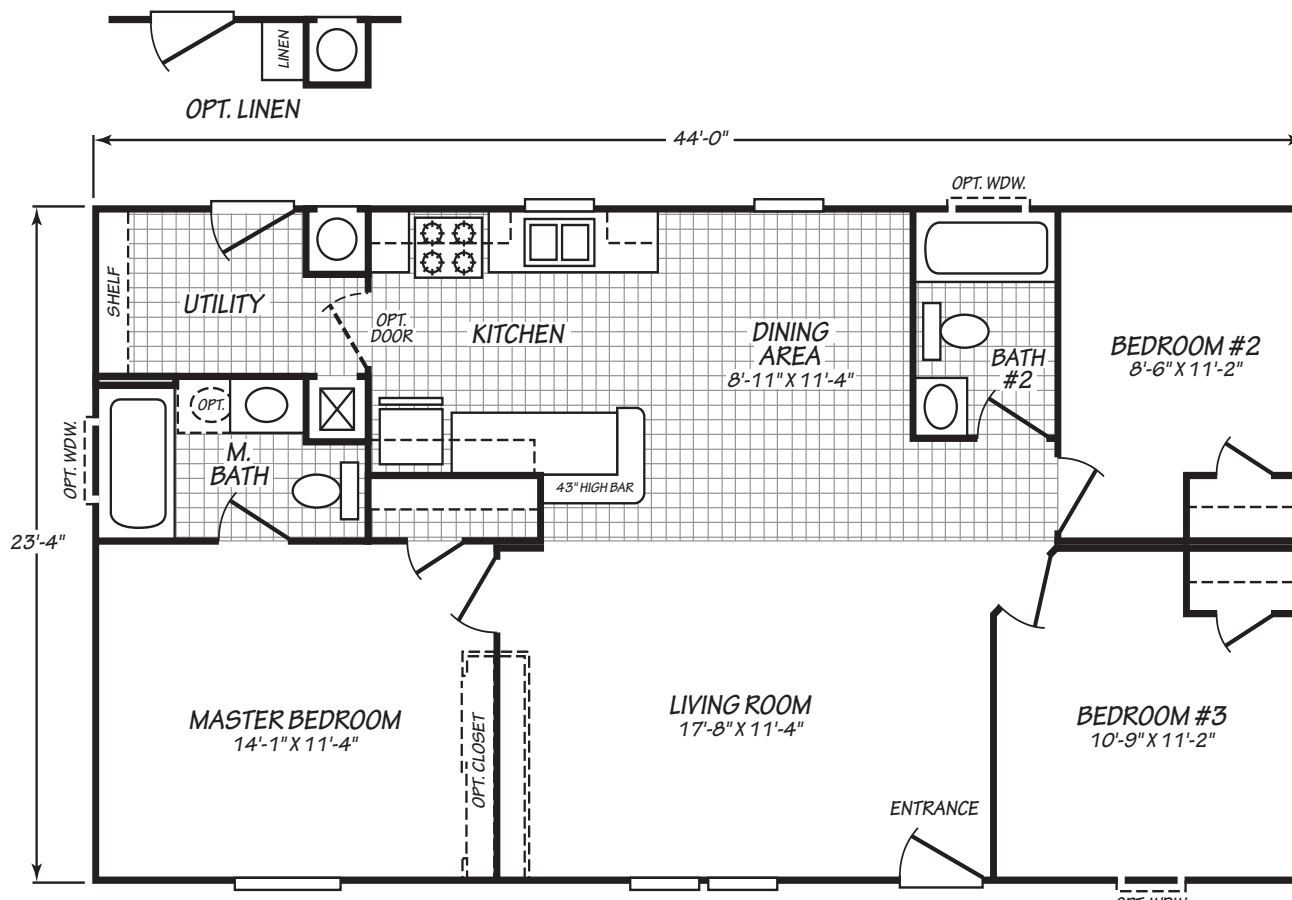

Presidio

Canyon Lake Series

3 Bedrooms, 2 Baths
Approx. 1,026 Sq. Ft.

Last Updated: 6-25-20

I authorize Factory Expo Outlet Center to build my house, per this plan.

X _____

Customer Signature/Date

Important: Due to our policy of continual improvement, all information in our brochures may vary from actual home. The right is reserved to make changes at any time, without notice or obligation, in colors, materials, specifications, processes, and models. All dimensions and square footage calculations are nominal and approximate figures. Please check with your local sales associate for specific and current information.