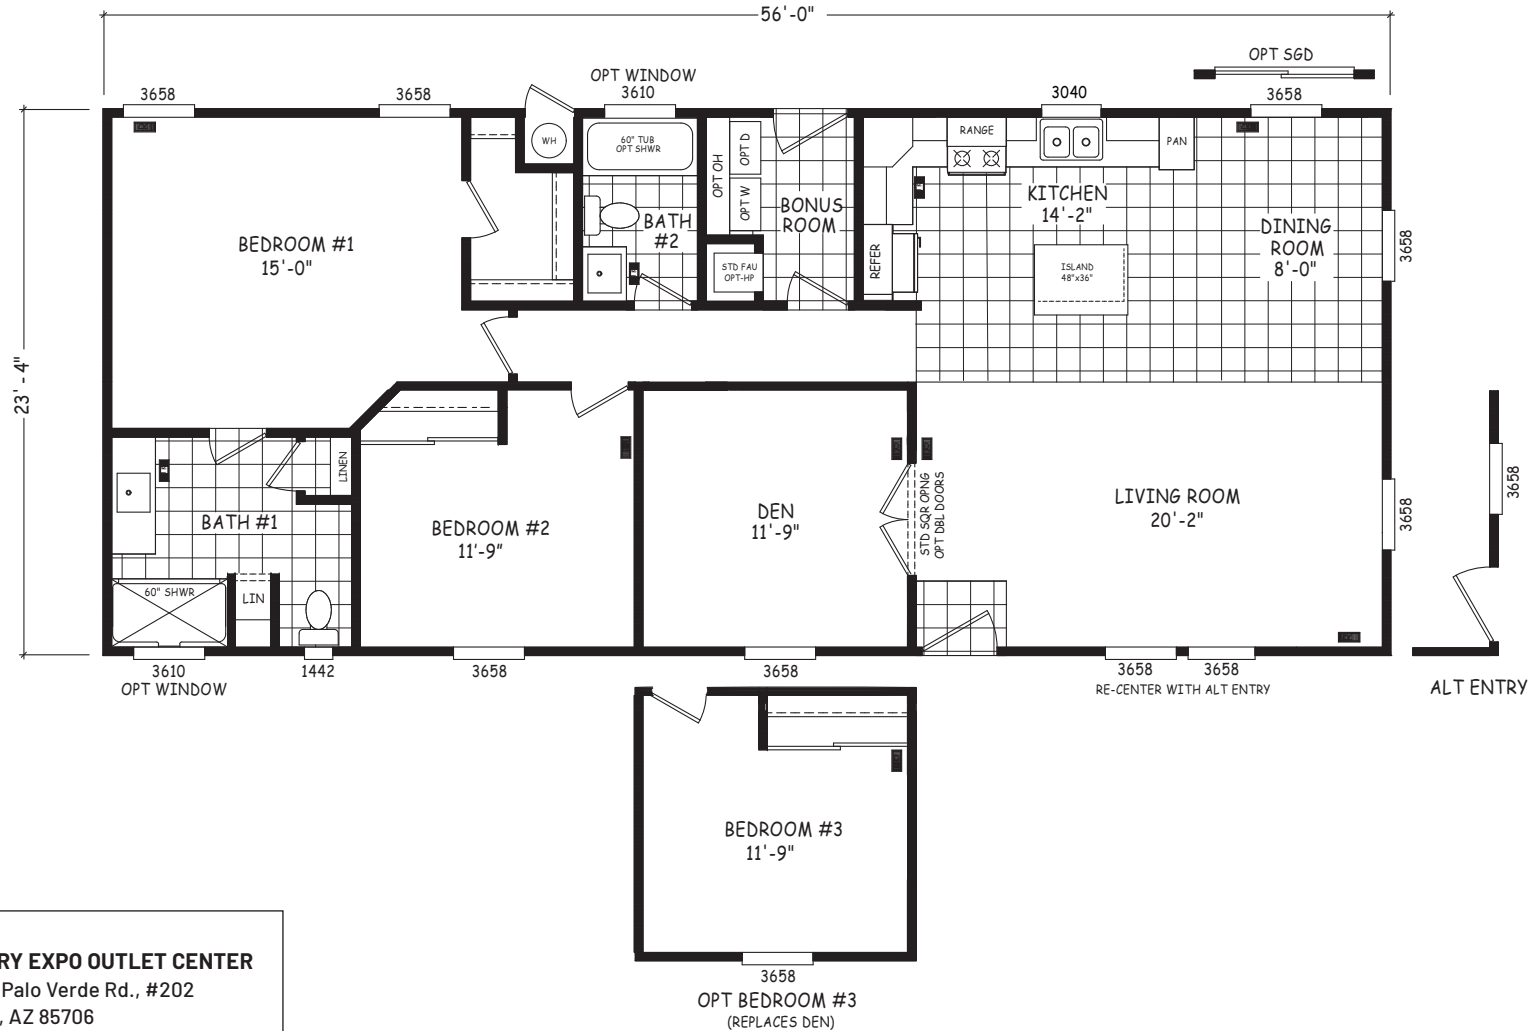

Reginald

Edge Series

1,307 SQ. FT. (Approximate) 2 Bedroom, 2 Bath

Last Updated: 8-22-22

FACTORY EXPO OUTLET CENTER
 5757 S. Palo Verde Rd., #202
 Tucson, AZ 85706

FactoryBuiltHomesDirect.com | 1-800-965-2781