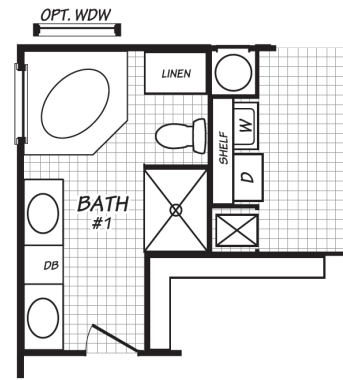

# Rierson

Canyon Lake Series

1,980 SQ. FT. (Approximate) 4 Bedroom, 2 Bath

Last Updated: 6-9-22

ALT. GLAMOUR BATH

**FACTORY EXPO OUTLET CENTER**  
 5757 S. Palo Verde Rd., #202  
 Tucson, AZ 85706

**FactoryBuiltHomesDirect.com | 1-800-965-2781**