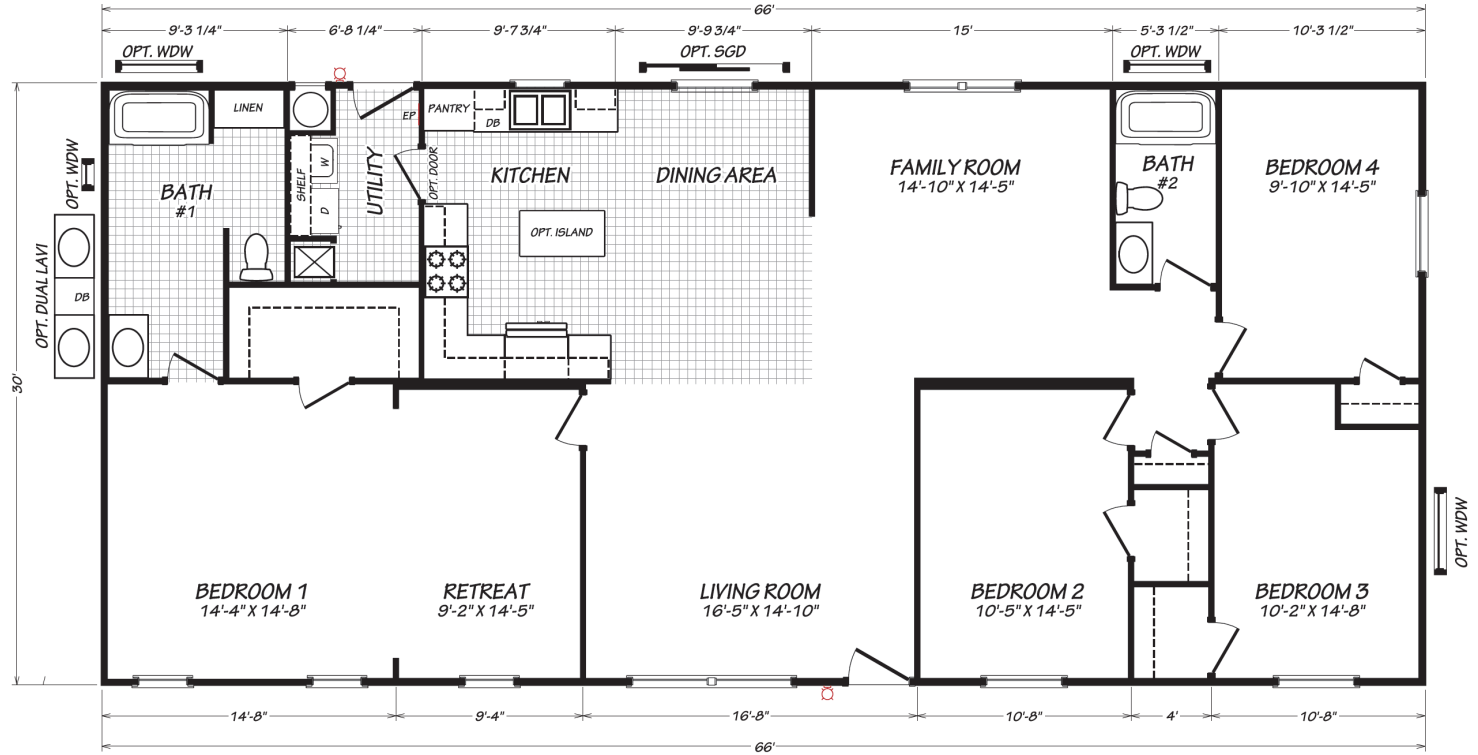

# Rierson

Canyon Lake Series

1,980 SQ. FT. (Approximate) 4 Bedroom, 2 Bath

Last Updated: 6-9-22

ALT. GLAMOUR BATH

**FACTORY EXPO OUTLET CENTER**  
 5757 S. Palo Verde Rd., #202  
 Tucson, AZ 85706

**FactoryBuiltHomesDirect.com | 1-800-965-2781**