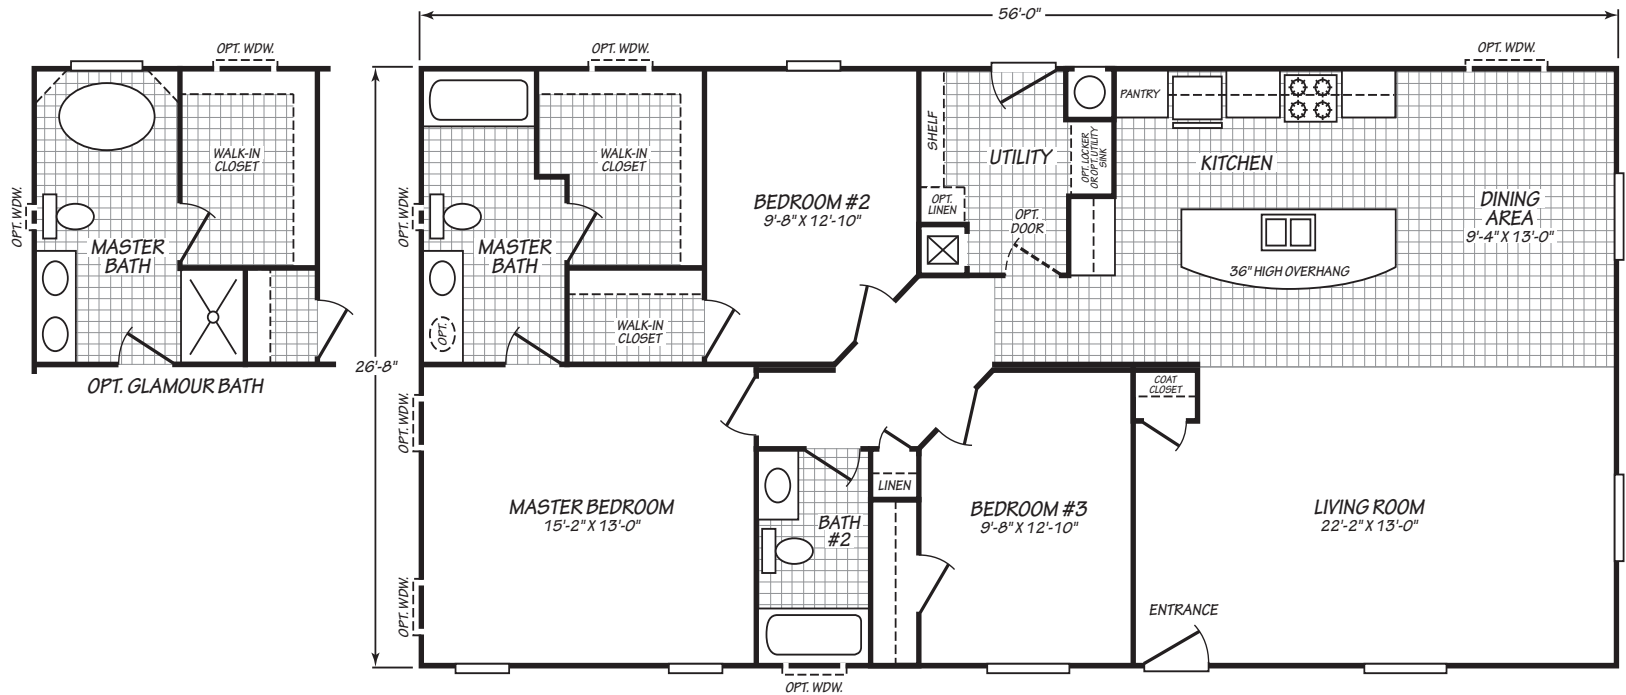

Rincon

Canyon Lake Series

3 Bedrooms, 2 Baths Approx. 1,492 Sq. Ft.

Last Updated: 8-22-19

Factory Expo
 "Factory Direct Value" OUTLET CENTER

5757 S. Palo Verde Rd., Suite 202
 Tucson, AZ 85706-7735

I authorize Factory Expo Outlet Center to build my house, per this plan.