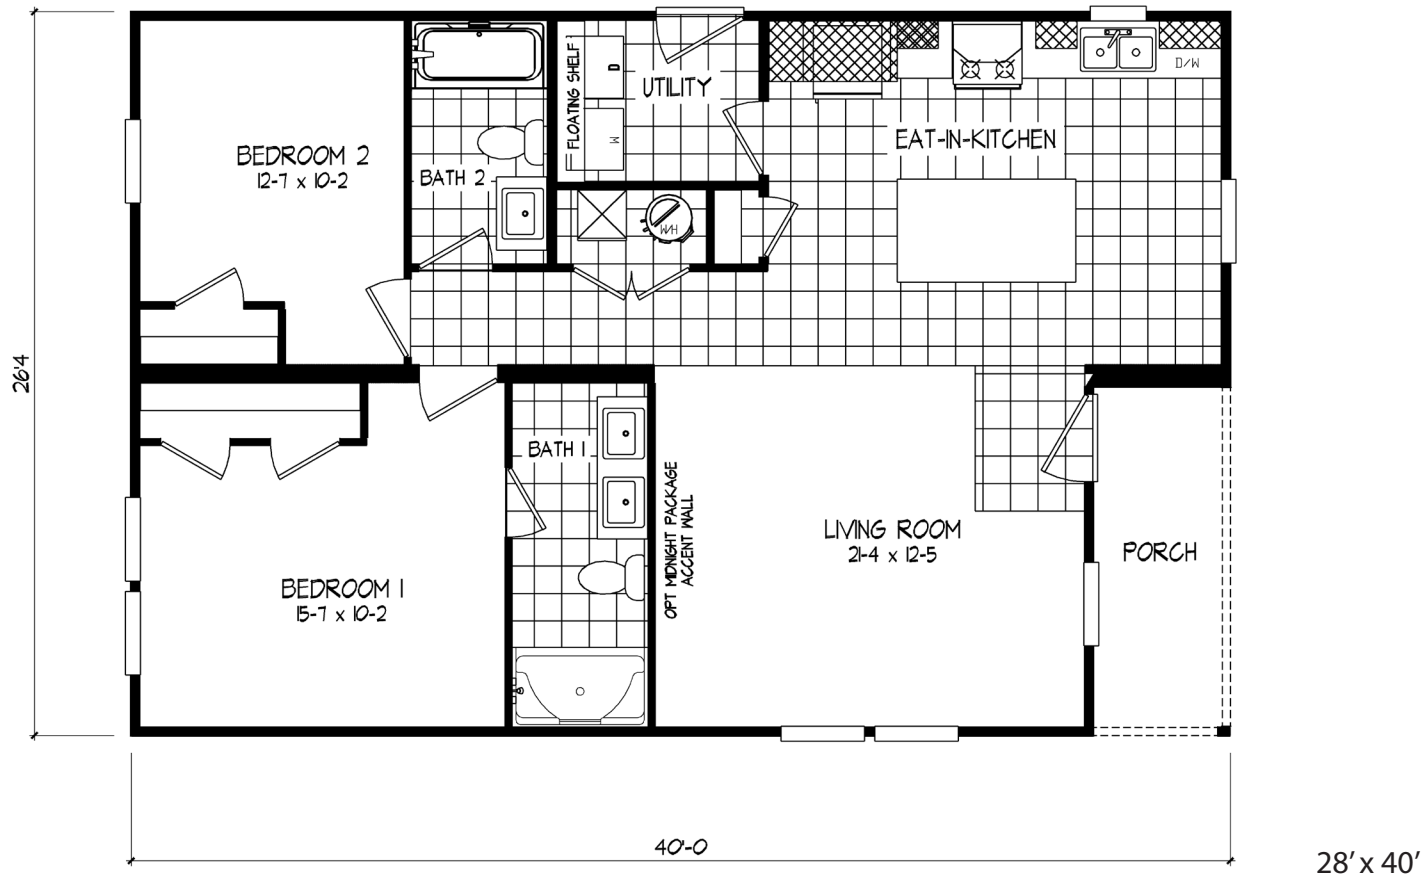

Rolla

Tempo Porch Series - Multi Section

988 SQ. FT. (Approximate) 2 Bedroom, 2 Bath

Last Updated: 2-25-25

FACTORY EXPO OUTLET CENTER

5757 S. Palo Verde Rd., #202
Tucson, AZ 85706

FactoryBuiltHomesDirect.com | 1-800-965-2781