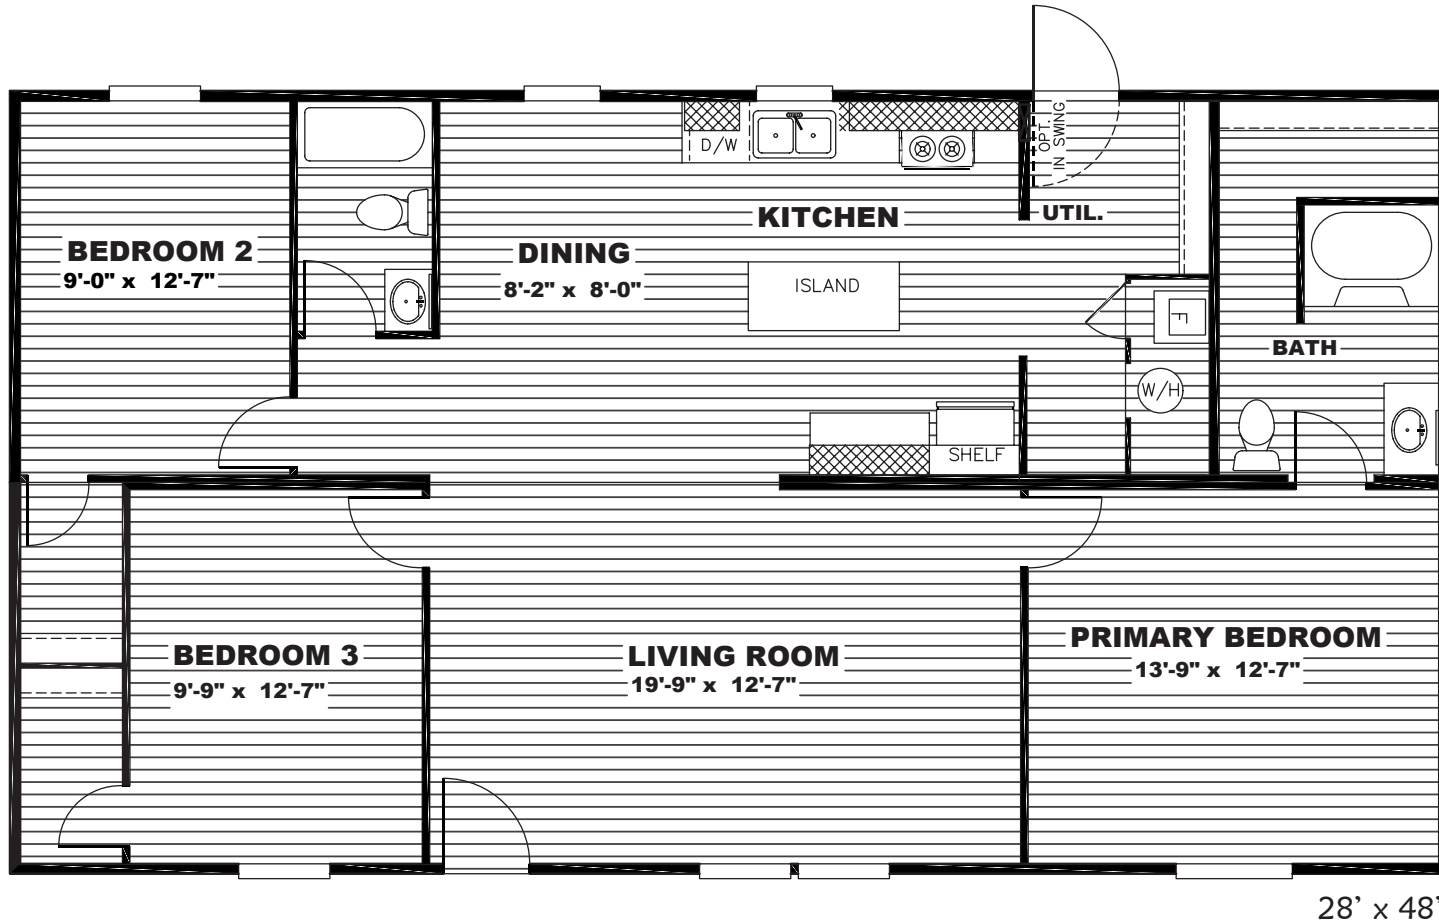

Ronan

TRU Homes Series - Multi Section

1,264 SQ. FT. (Approximate) 3 Bedroom, 2 Bath

Last Updated: 9-13-22

FACTORY EXPO OUTLET CENTER

5757 S. Palo Verde Rd., #202
Tucson, AZ 85706

FactoryBuiltHomesDirect.com | 1-800-965-2781