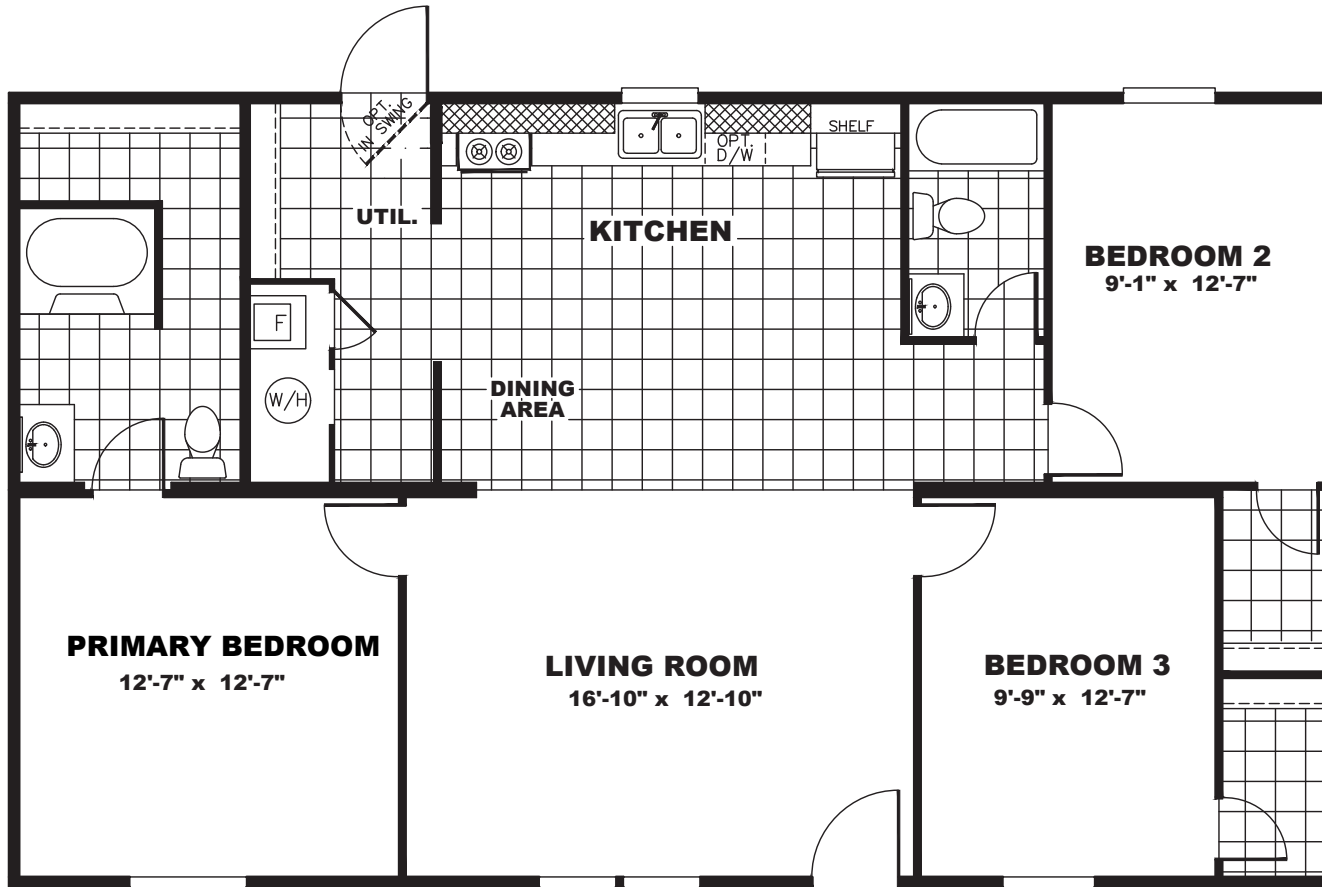

# Roxella

TRU Homes Series - Multi Section

1,159 SQ. FT. (Approximate) 3 Bedroom, 2 Bath

Last Updated: 12-10-21

28' x 44' Excitement