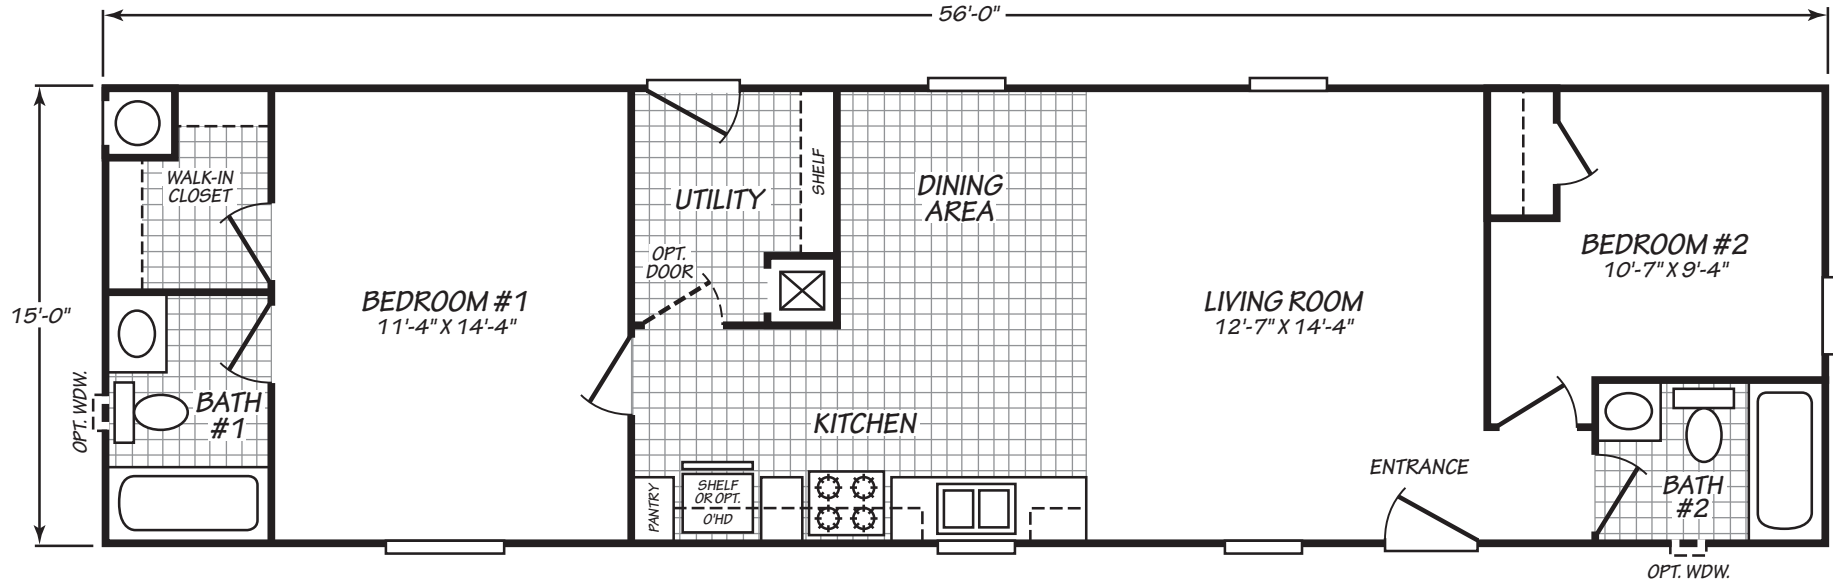

Roy

Canyon Lake Series

840 SQ. FT. (Approximate) 2 Bedroom, 2 Bath

Last Updated: 11-23-22

FACTORY EXPO OUTLET CENTER

5757 S. Palo Verde Rd., #202
Tucson, AZ 85706

FactoryBuiltHomesDirect.com | 1-800-965-2781