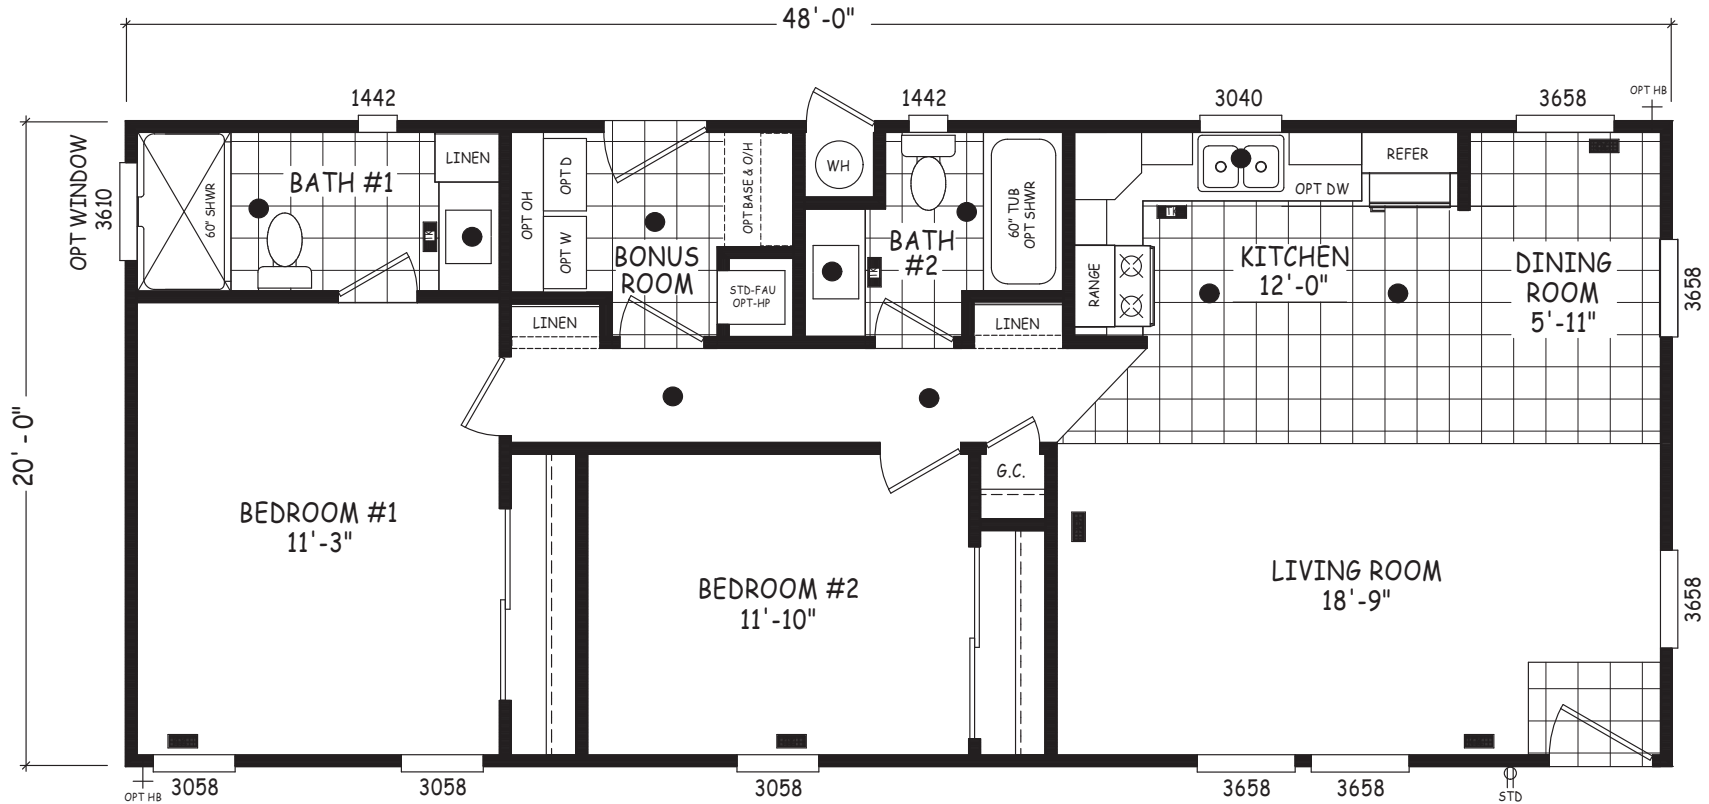

Sagebush

Edge Series

960 SQ. FT. (Approximate) 2 Bedroom, 2 Bath

Last Updated: 5-21-24

FACTORY EXPO OUTLET CENTER

5757 S. Palo Verde Rd., #202
Tucson, AZ 85706

FactoryBuiltHomesDirect.com | 1-800-965-2781

IMPORTANT: Alta Cima Corp reserves the right to modify, cancel or substitute products or features of this event at any time without prior notice or obligation. Pictures and other promotional materials are representative and may depict or contain floor plans, square footages, elevations, options, upgrades, extra design features, decorations, floor coverings, specialty light fixtures, custom paint and wall coverings, window treatments, landscaping, sound and alarm systems, furnishings, appliances, and other designer/decorator features and amenities that are not included as part of the home and/or may not be available at all locations. Home, pricing and community information is subject to change, and homes to prior sale, at any time without notice or obligation. ©2020 Alta Cima Corp. All rights reserved.