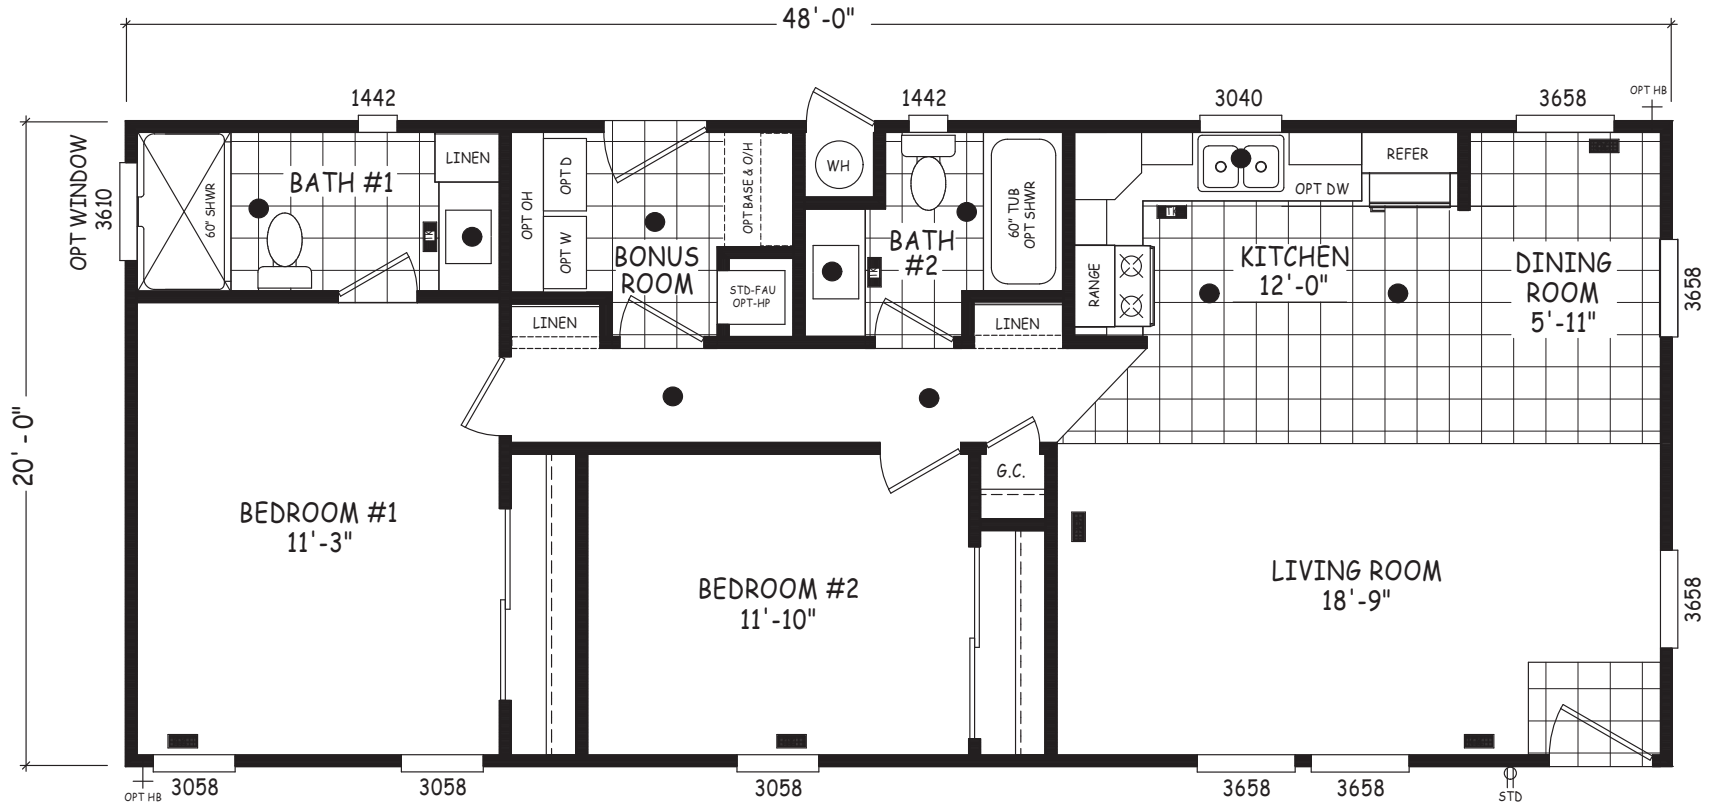

# Sagebush

Edge Series

960 SQ. FT. (Approximate) 2 Bedroom, 2 Bath

Last Updated: 5-21-24