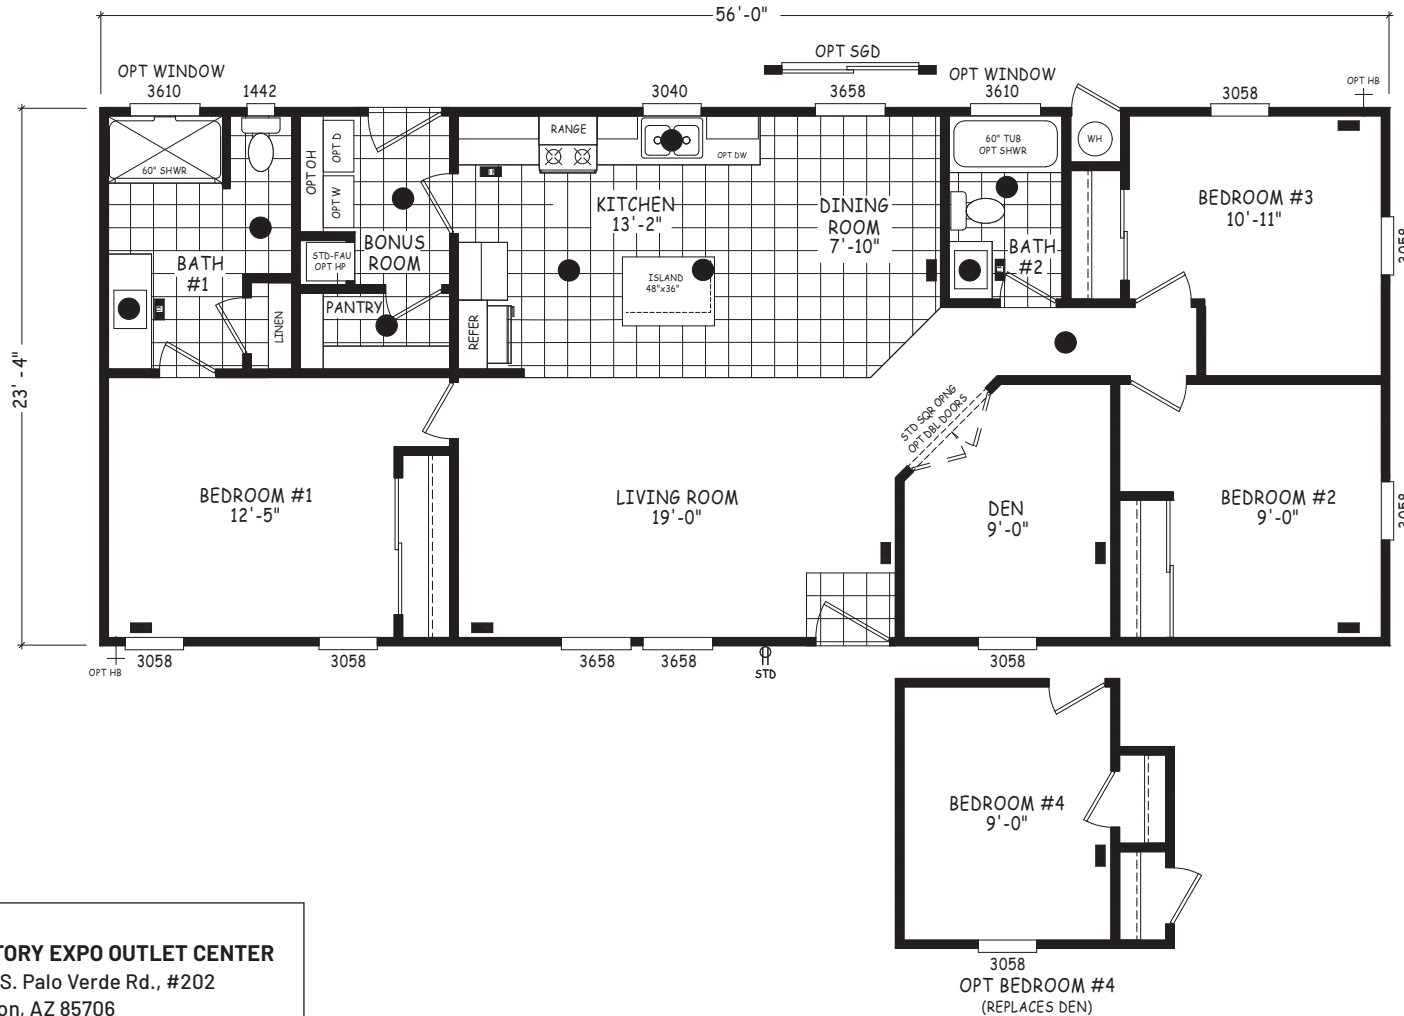

Segura

Edge Series

1,307 SQ. FT. (Approximate) 3 Bedroom, 2 Bath

Last Updated: 5-21-24

FACTORY EXPO OUTLET CENTER

5757 S. Palo Verde Rd., #202
Tucson, AZ 85706

FactoryBuiltHomesDirect.com | 1-800-965-2781

IMPORTANT: Alta Cima Corp reserves the right to modify, cancel or substitute products or features of this event at any time without prior notice or obligation. Pictures and other promotional materials are representative and may depict or contain floor plans, square footages, elevations, options, upgrades, extra design features, decorations, floor coverings, specialty light fixtures, custom paint and wall coverings, window treatments, landscaping, sound and alarm systems, furnishings, appliances, and other designer/decorator features and amenities that are not included as part of the home and/or may not be available at all locations. Home, pricing and community information is subject to change, and homes to prior sale, at any time without notice or obligation. ©2020 Alta Cima Corp. All rights reserved.