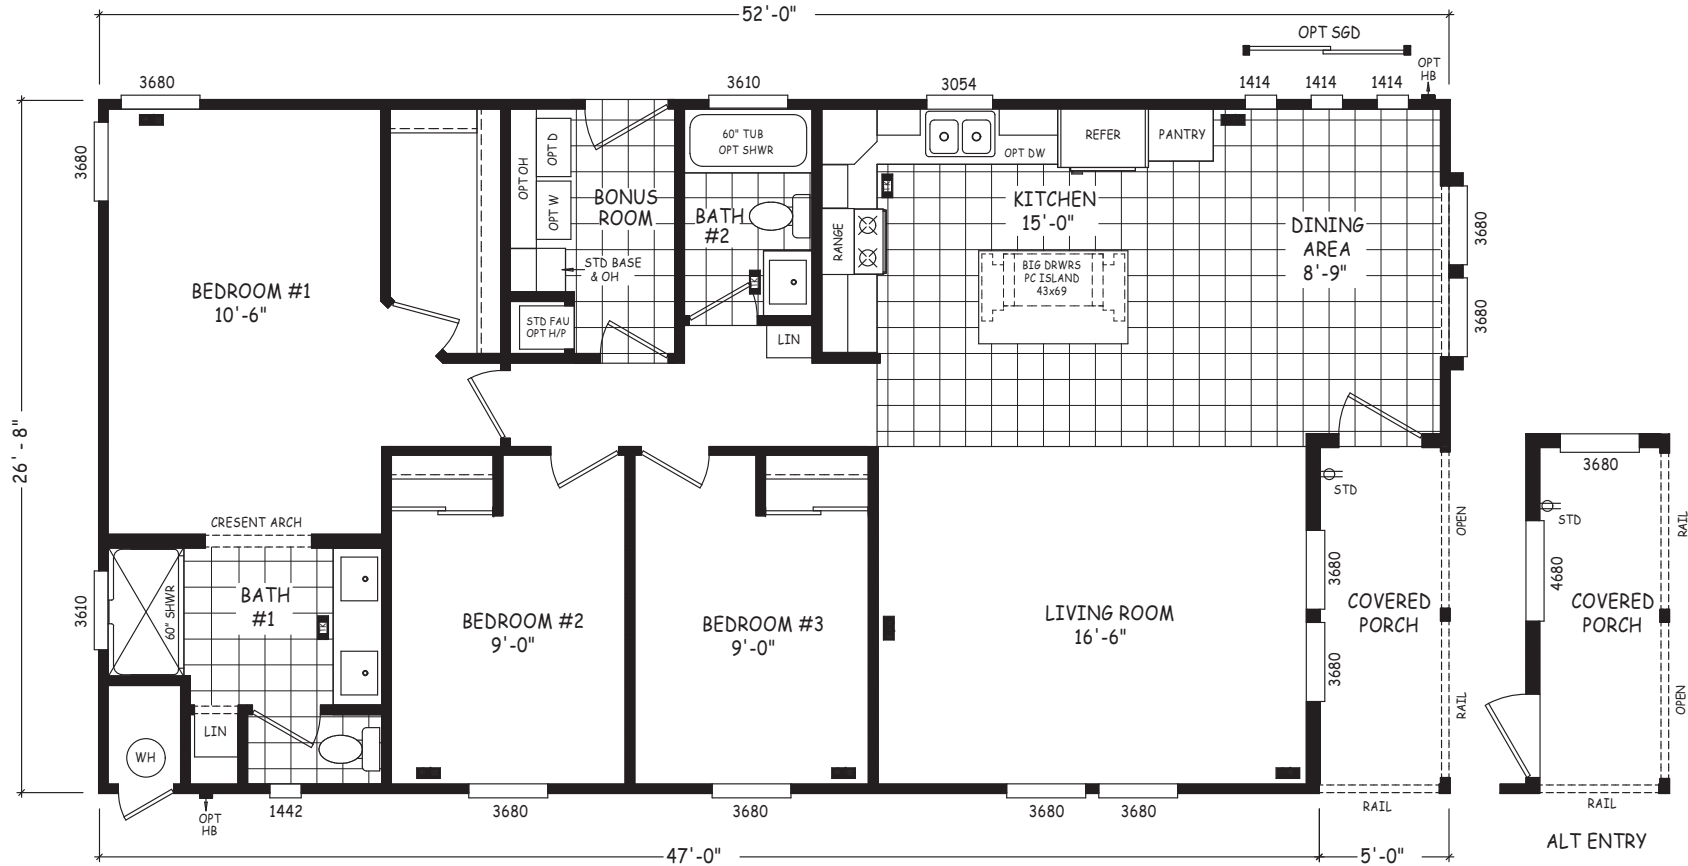

Smitty

Pinnacle Series

1,387 SQ. FT. (Approximate) 3 Bedroom, 2 Bath

Last Updated: 8-22-22

FACTORY EXPO OUTLET CENTER
 5757 S. Palo Verde Rd., #202
 Tucson, AZ 85706

FactoryBuiltHomesDirect.com | 1-800-965-2781