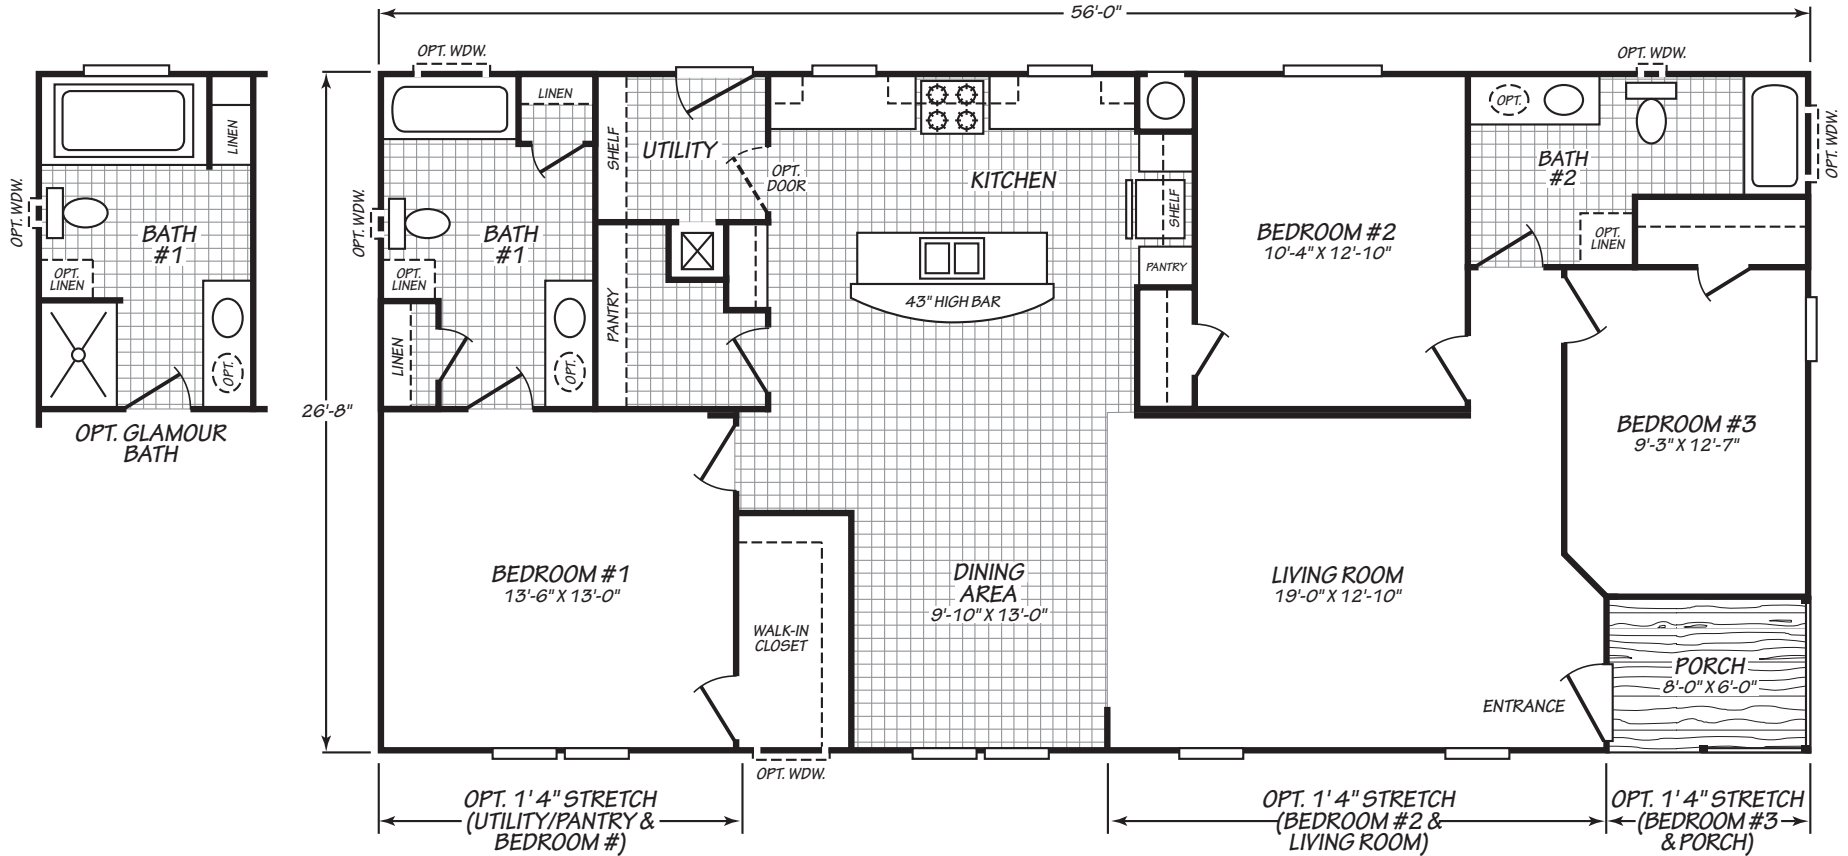

Sonora

Canyon Lake Series

1,492 SQ. FT. (Approximate) 3 Bedroom, 2 Bath

Last Updated: 7-20-22

FACTORY EXPO OUTLET CENTER

5757 S. Palo Verde Rd., #202
Tucson, AZ 85706

FactoryBuiltHomesDirect.com | 1-800-965-2781