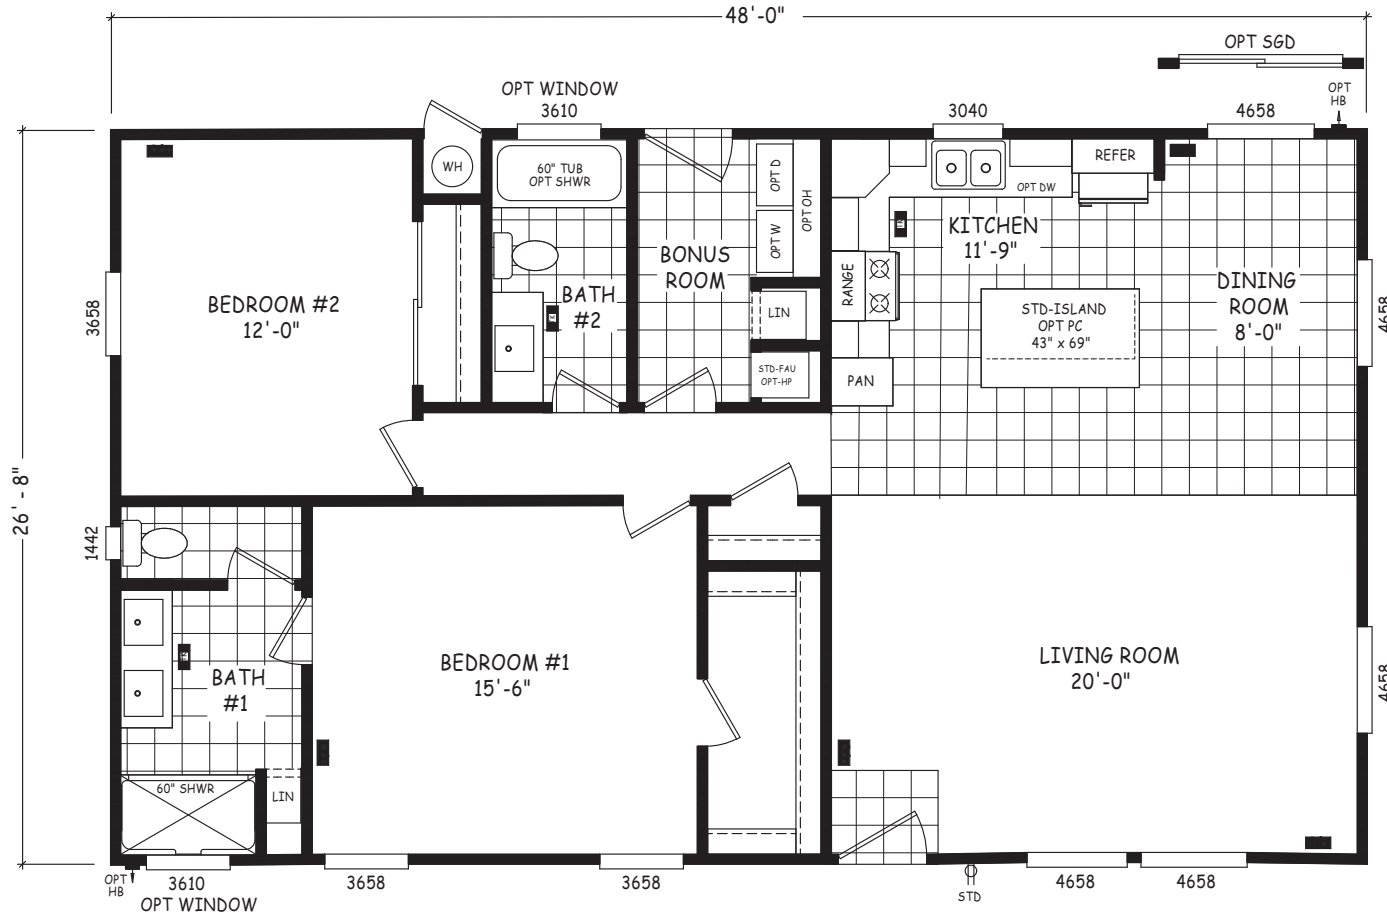

Starion

Edge Series

1,280 SQ. FT. (Approximate) 2 Bedroom, 2 Bath

Last Updated: 5-21-24

FACTORY EXPO OUTLET CENTER

5757 S. Palo Verde Rd., #202
Tucson, AZ 85706

FactoryBuiltHomesDirect.com | 1-800-965-2781

IMPORTANT: Alta Cima Corp reserves the right to modify, cancel or substitute products or features of this event at any time without prior notice or obligation. Pictures and other promotional materials are representative and may depict or contain floor plans, square footages, elevations, options, upgrades, extra design features, decorations, floor coverings, specialty light fixtures, custom paint and wall coverings, window treatments, landscaping, sound and alarm systems, furnishings, appliances, and other designer/decorator features and amenities that are not included as part of the home and/or may not be available at all locations. Home, pricing and community information is subject to change, and homes to prior sale, at any time without notice or obligation. ©2020 Alta Cima Corp. All rights reserved.