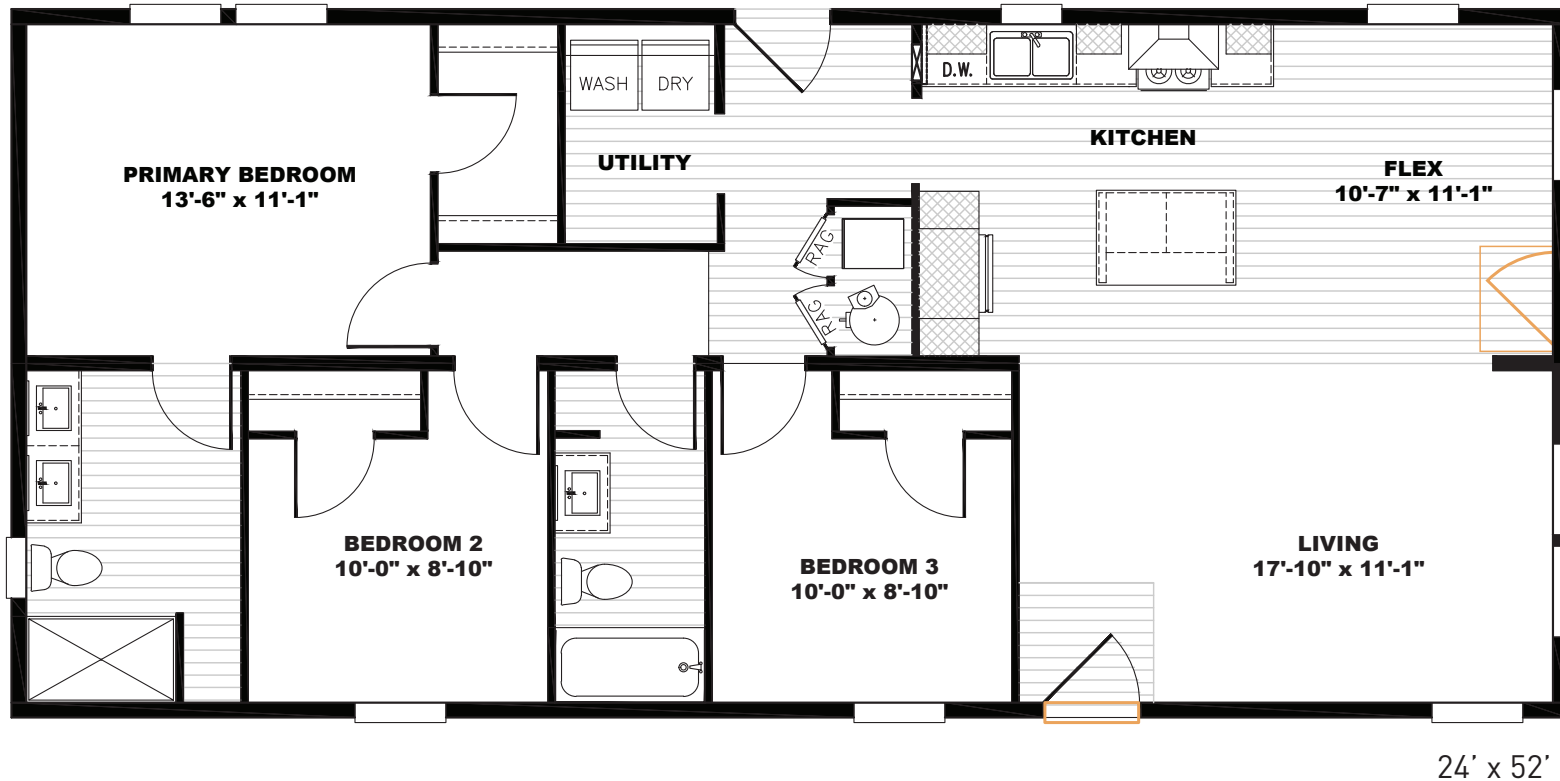

# Sugarville

Tempo Series - Multi Section

1,231 SQ. FT. (Approximate) 3 Bedroom, 2 Bath

Last Updated: 8-10-23

 **Alternate Door Location Available**

**FACTORY EXPO OUTLET CENTER**  
5757 S. Palo Verde Rd., #202  
Tucson, AZ 85706