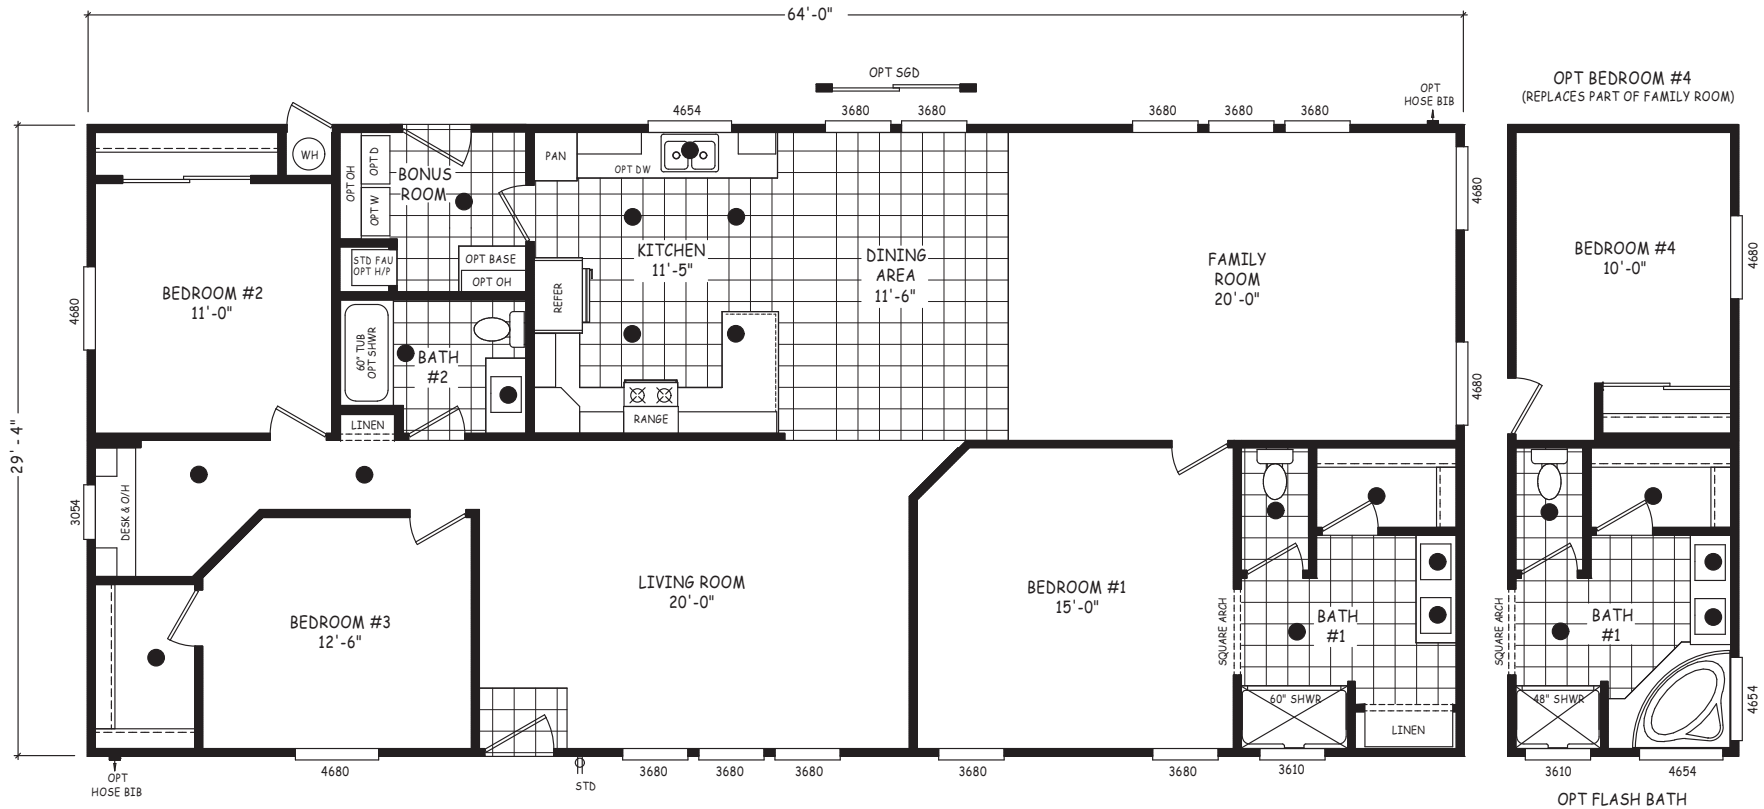

Supai

Edge Series

1,877 SQ. FT. (Approximate) 3 Bedroom, 2 Bath

Last Updated: 7-24-24

FACTORY EXPO OUTLET CENTER

5757 S. Palo Verde Rd., #202
Tucson, AZ 85706

FactoryBuiltHomesDirect.com | 1-800-965-2781

IMPORTANT: Alta Cima Corp reserves the right to modify, cancel or substitute products or features of this event at any time without prior notice or obligation. Pictures and other promotional materials are representative and may depict or contain floor plans, square footages, elevations, options, upgrades, extra design features, decorations, floor coverings, specialty light fixtures, custom paint and wall coverings, window treatments, landscaping, sound and alarm systems, furnishings, appliances, and other designer/decorator features and amenities that are not included as part of the home and/or may not be available at all locations. Home, pricing and community information is subject to change, and homes to prior sale, at any time without notice or obligation. ©2020 Alta Cima Corp. All rights reserved.