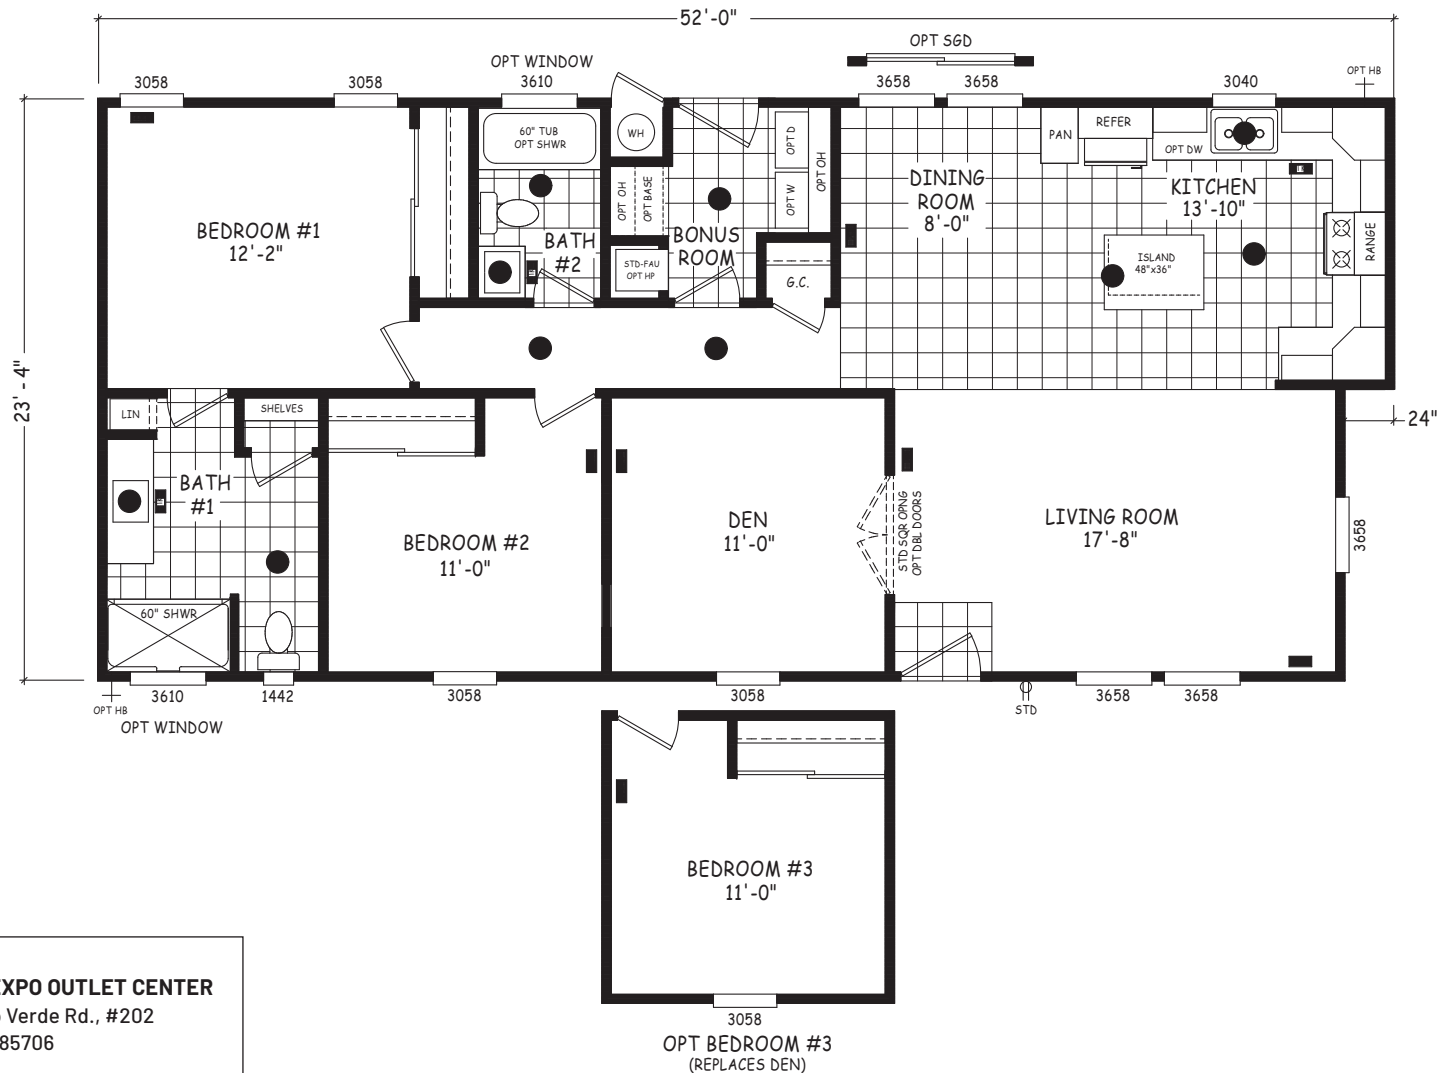

Tangelo

Edge Series

1,190 SQ. FT. (Approximate) 2 Bedroom w/ Den, 2 Bath

Last Updated: 5-21-24

FACTORY EXPO OUTLET CENTER

5757 S. Palo Verde Rd., #202
Tucson, AZ 85706

FactoryBuiltHomesDirect.com | 1-800-965-2781