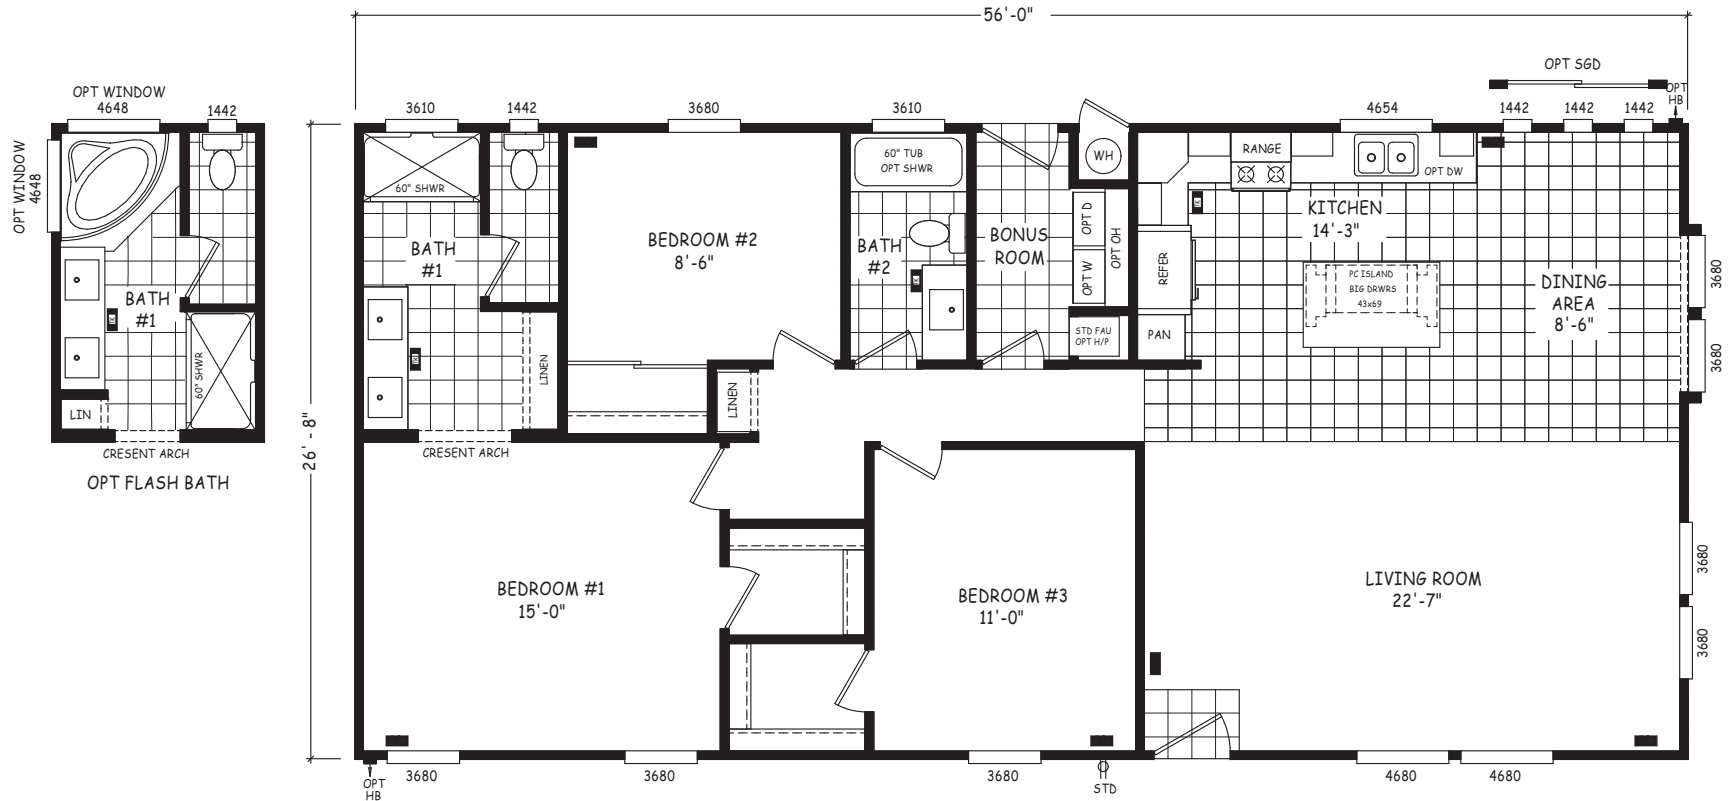

Tarpan

Pinnacle Series

1,494 SQ. FT. (Approximate) 3 Bedroom, 2 Bath

Last Updated: 8-22-22

FACTORY EXPO OUTLET CENTER

5757 S. Palo Verde Rd., #202
Tucson, AZ 85706

FactoryBuiltHomesDirect.com | 1-800-965-2781