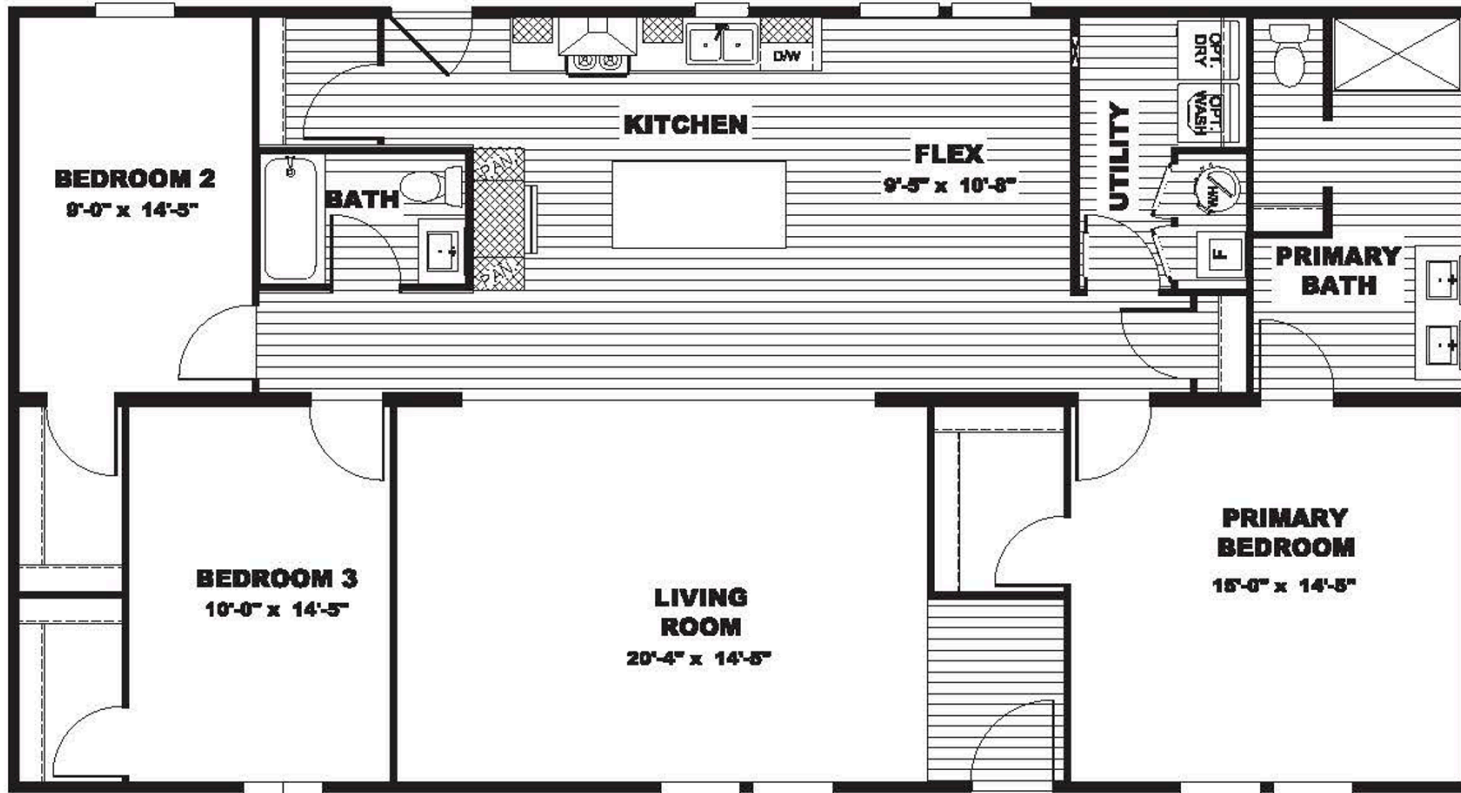

Tedley

Tempo Series - Multi Section

1,680 SQ. FT. (Approximate) 3 Bedroom, 2 Bath

Last Updated: 5-16-24

32' x 56'

FACTORY EXPO OUTLET CENTER

5757 S. Palo Verde Rd., #202
Tucson, AZ 85706

FactoryBuiltHomesDirect.com | 1-800-965-2781