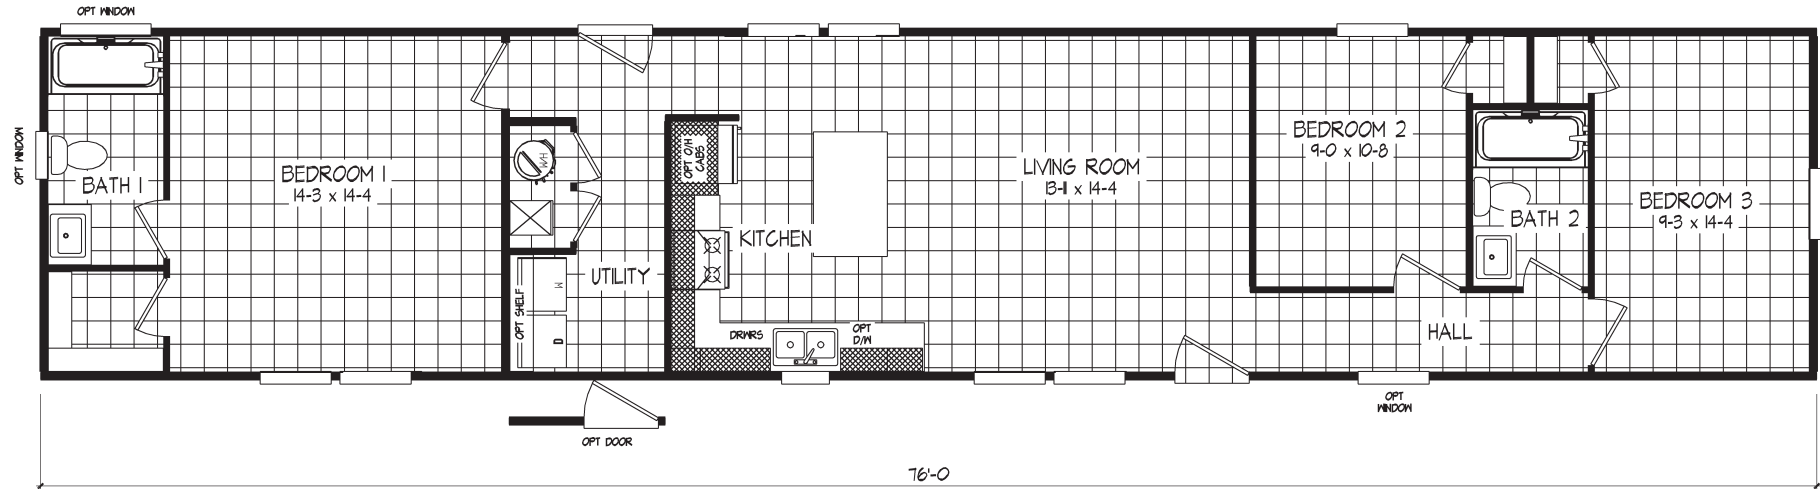

Tererro

Desert Sky Series

1,140 SQ. FT. (Approximate) 3 Bedroom, 2 Bath

Last Updated: 6-4-26

FACTORY EXPO OUTLET CENTER

5757 S. Palo Verde Rd., #202
Tucson, AZ 85706

FactoryBuiltHomesDirect.com | 1-800-965-2781