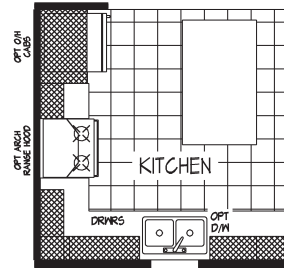

Tererro

Desert Sky Series

1,140 SQ. FT. (Approximate) 3 Bedroom, 2 Bath

Last Updated: 6-4-26

FACTORY EXPO OUTLET CENTER

5757 S. Palo Verde Rd., #202
Tucson, AZ 85706

FactoryBuiltHomesDirect.com | 1-800-965-2781