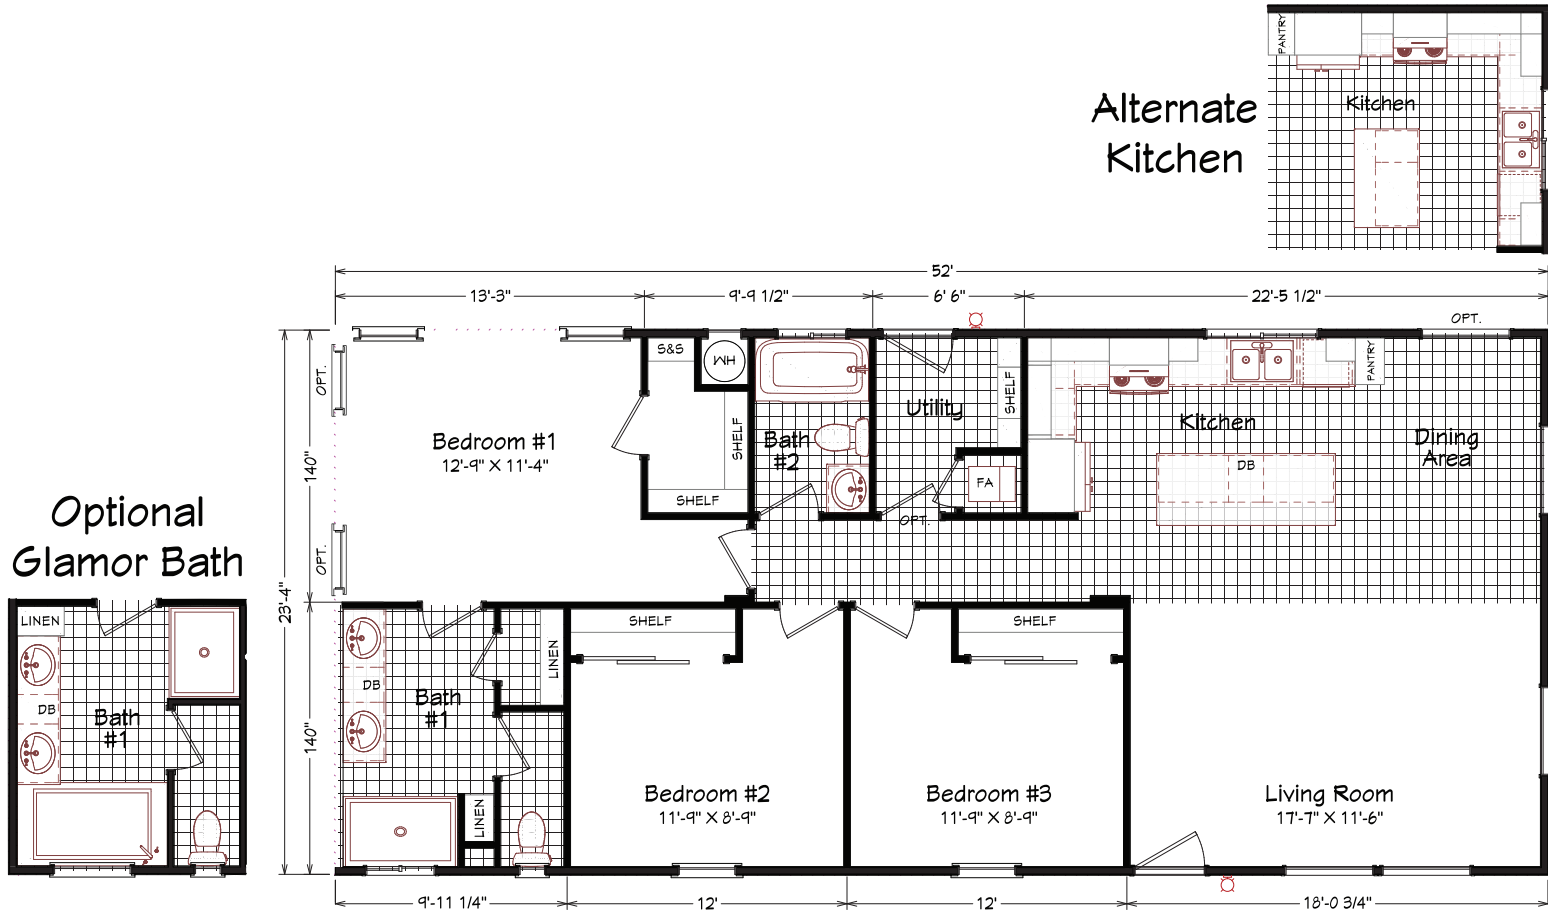

Terwood

Coronado Series

1,213 SQ. FT. (Approximate) 3 Bedroom, 2 Bath

Last Updated: 9-9-22

FACTORY EXPO OUTLET CENTER
 5757 S. Palo Verde Rd., #202
 Tucson, AZ 85706

FactoryBuiltHomesDirect.com | 1-800-965-2781