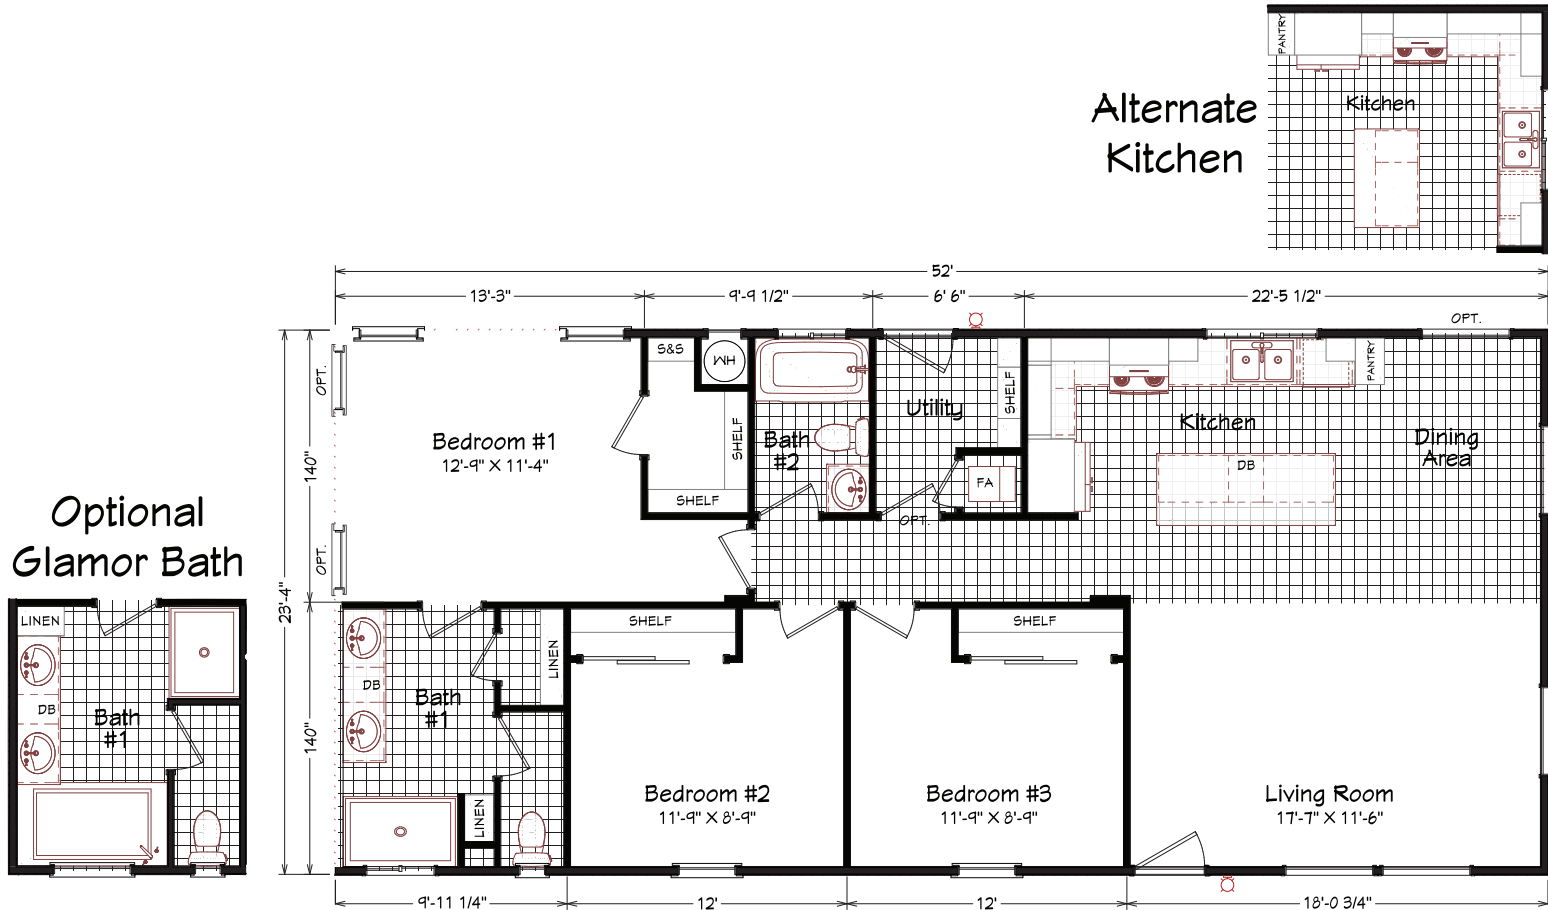

# Terwood

Coronado Series

1,213 SQ. FT. (Approximate) 3 Bedroom, 2 Bath

Last Updated: 9-9-22

**FACTORY EXPO OUTLET CENTER**  
 5757 S. Palo Verde Rd., #202  
 Tucson, AZ 85706

**FactoryBuiltHomesDirect.com | 1-800-965-2781**