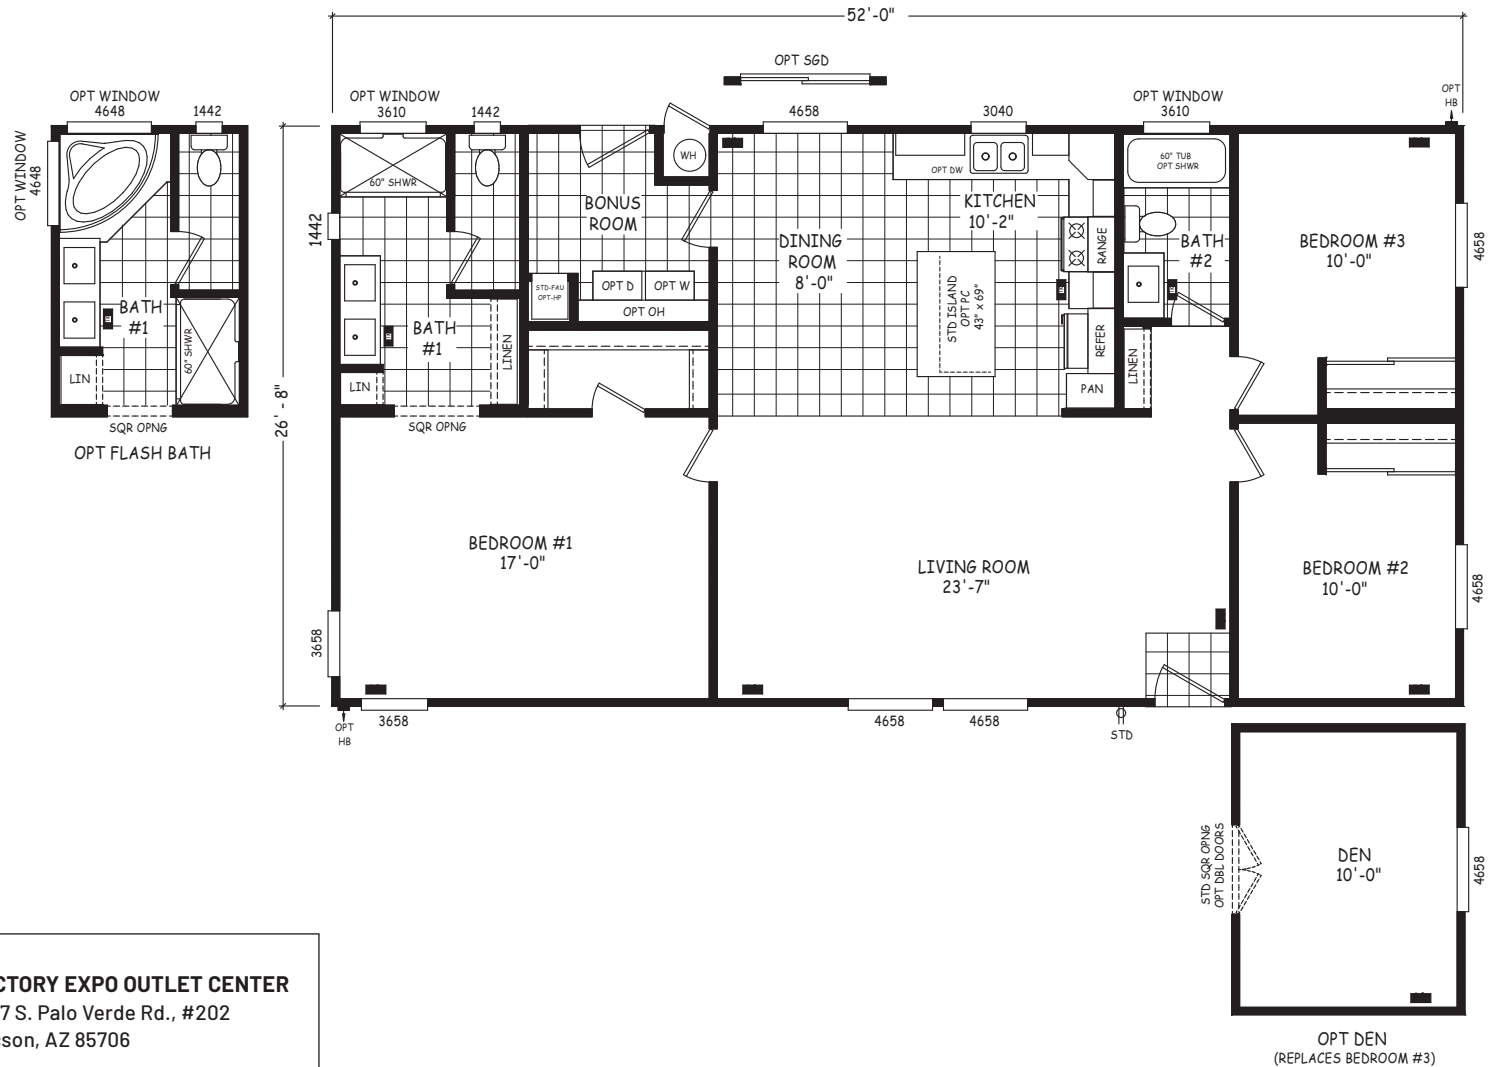

# Thistle

Edge Series

1,387 SQ. FT. (Approximate) 3 Bedroom, 2 Bath

**Factory Expo**  
"Factory Direct Pricing" OUTLET CENTER

Last Updated: 5-21-24

**FACTORY EXPO OUTLET CENTER**  
5757 S. Palo Verde Rd., #202  
Tucson, AZ 85706