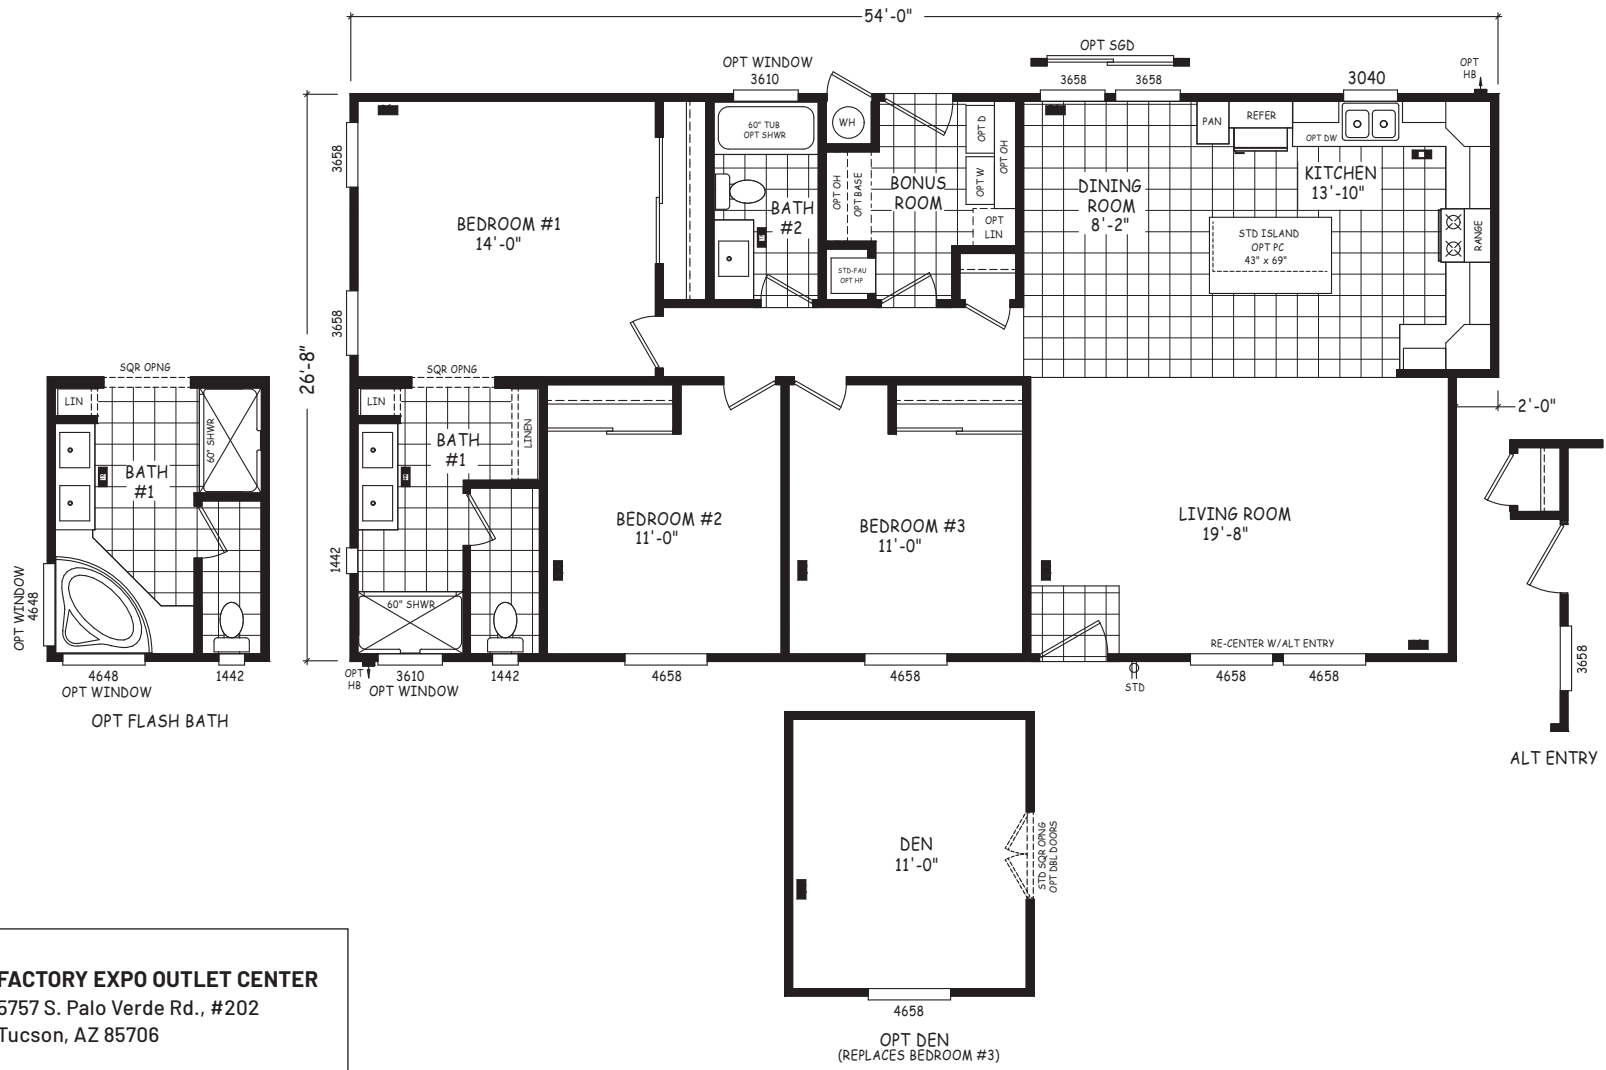

# Tremaine

Edge Series

1,414 SQ. FT. (Approximate) 3 Bedroom, 2 Bath

Last Updated: 5-21-24

**FACTORY EXPO OUTLET CENTER**  
 5757 S. Palo Verde Rd., #202  
 Tucson, AZ 85706

**FactoryBuiltHomesDirect.com | 1-800-965-2781**