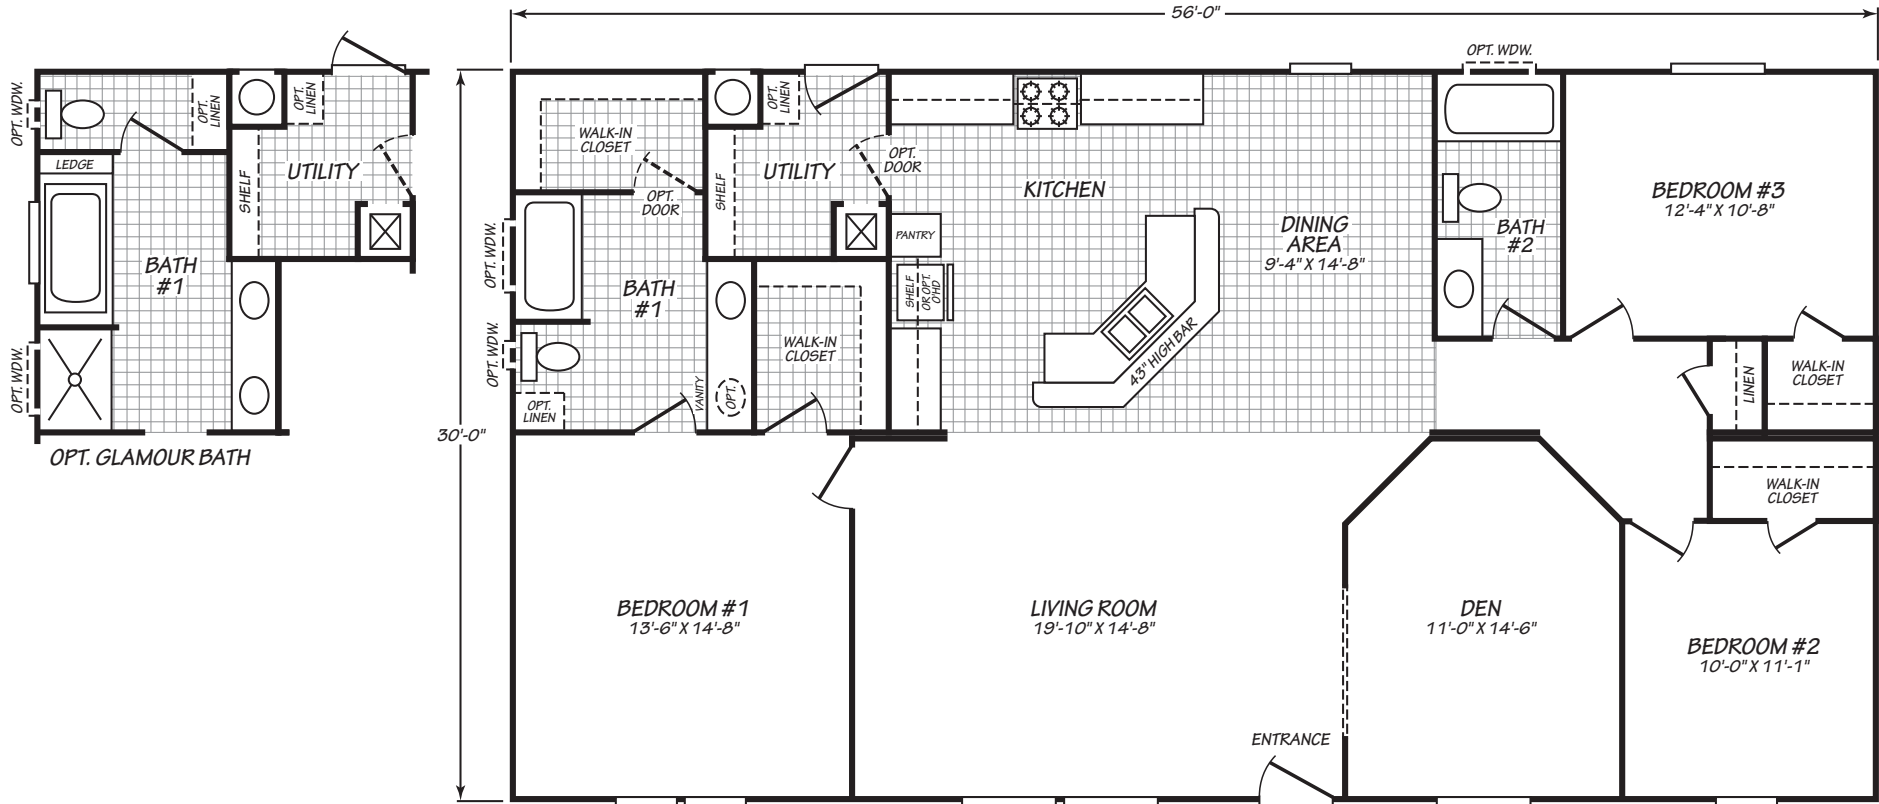

Vail

Canyon Lake Series

1,680 SQ. FT. (Approximate) 3 Bedroom, 2 Bath

Factory Expo
 "Factory Direct Pricing" OUTLET CENTER

Last Updated: 7-20-22

FACTORY EXPO OUTLET CENTER
 5757 S. Palo Verde Rd., #202
 Tucson, AZ 85706