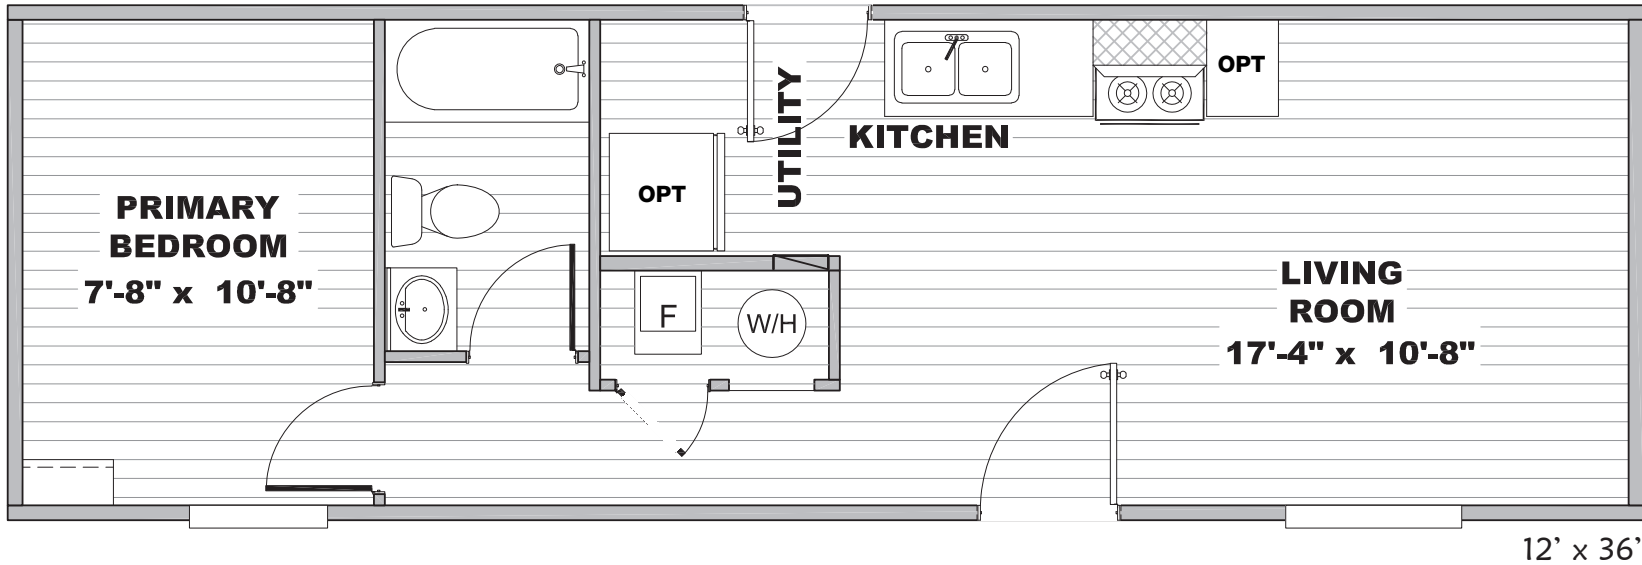

Vauxhall

TRU Mini Series

408 SQ. FT. (Approximate) 1 Bedroom, 1 Bath

Last Updated: 5-14-26

FACTORY EXPO OUTLET CENTER
5757 S. Palo Verde Rd., #202
Tucson, AZ 85706

FactoryBuiltHomesDirect.com | 1-800-965-2781