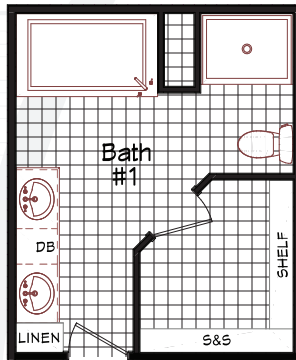

# Venmal

Coronado Series

1,680 SQ. FT. (Approximate) 3 Bedroom, 2 Bath

Last Updated: 9-9-22

## Optional Glamor Bath

**FACTORY EXPO OUTLET CENTER**  
5757 S. Palo Verde Rd., #202  
Tucson, AZ 85706

**FactoryBuiltHomesDirect.com | 1-800-965-2781**

**IMPORTANT:** Alta Cima Corp reserves the right to modify, cancel or substitute products or features of this event at any time without prior notice or obligation. Pictures and other promotional materials are representative and may depict or contain floor plans, square footages, elevations, options, upgrades, extra design features, decorations, floor coverings, specialty light fixtures, custom paint and wall coverings, window treatments, landscaping, sound and alarm systems, furnishings, appliances, and other designer/decorator features and amenities that are not included as part of the home and/or may not be available at all locations. Home, pricing and community information is subject to change, and homes to prior sale, at any time without notice or obligation. ©2020 Alta Cima Corp. All rights reserved.