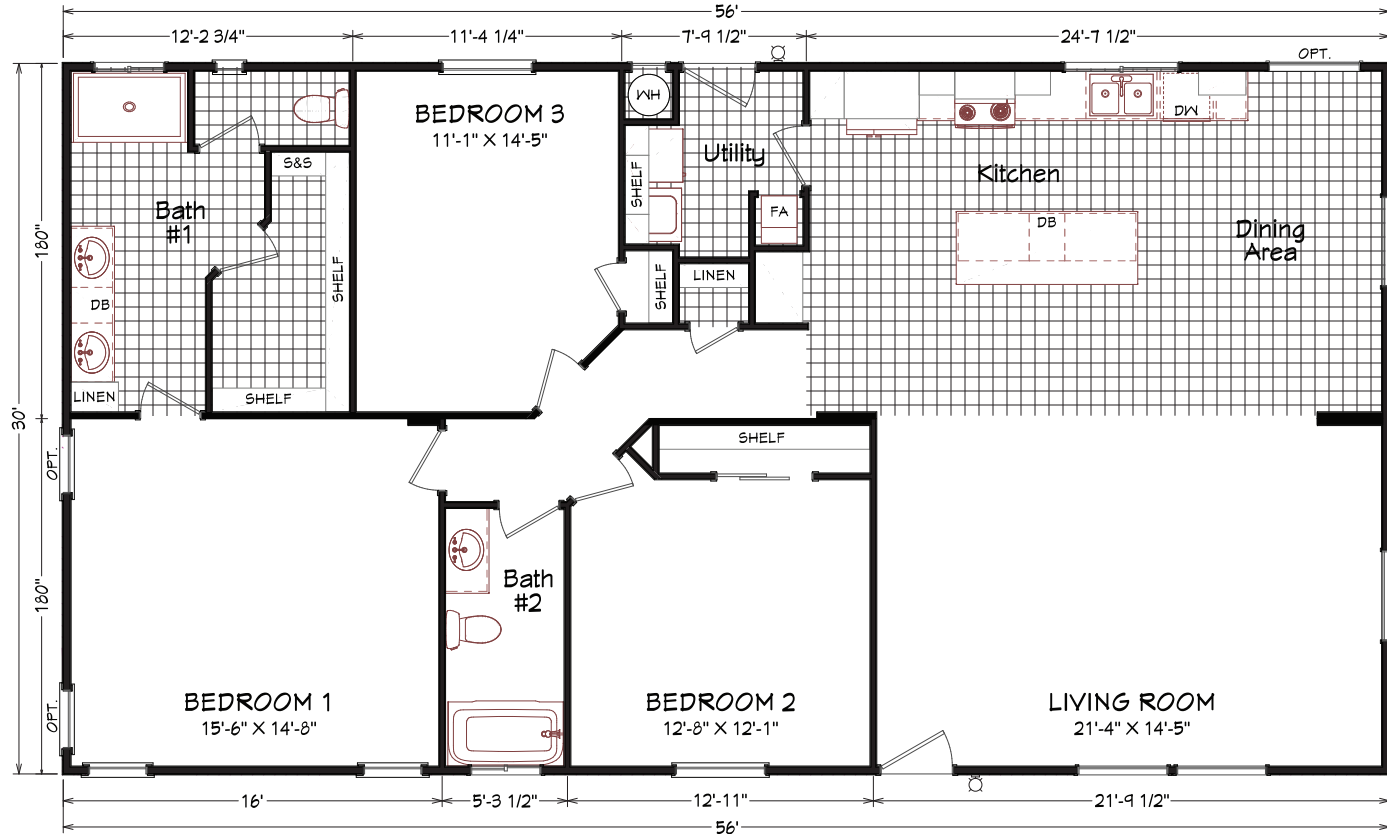

# Venmal

Coronado Series

1,680 SQ. FT. (Approximate) 3 Bedroom, 2 Bath

Last Updated: 9-9-22

## Optional Glamor Bath

**FACTORY EXPO OUTLET CENTER**  
5757 S. Palo Verde Rd., #202  
Tucson, AZ 85706

**FactoryBuiltHomesDirect.com | 1-800-965-2781**

**IMPORTANT:** Alta Cima Corp reserves the right to modify, cancel or substitute products or features of this event at any time without prior notice or obligation. Pictures and other promotional materials are representative and may depict or contain floor plans, square footages, elevations, options, upgrades, extra design features, decorations, floor coverings, specialty light fixtures, custom paint and wall coverings, window treatments, landscaping, sound and alarm systems, furnishings, appliances, and other designer/decorator features and amenities that are not included as part of the home and/or may not be available at all locations. Home, pricing and community information is subject to change, and homes to prior sale, at any time without notice or obligation. ©2020 Alta Cima Corp. All rights reserved.