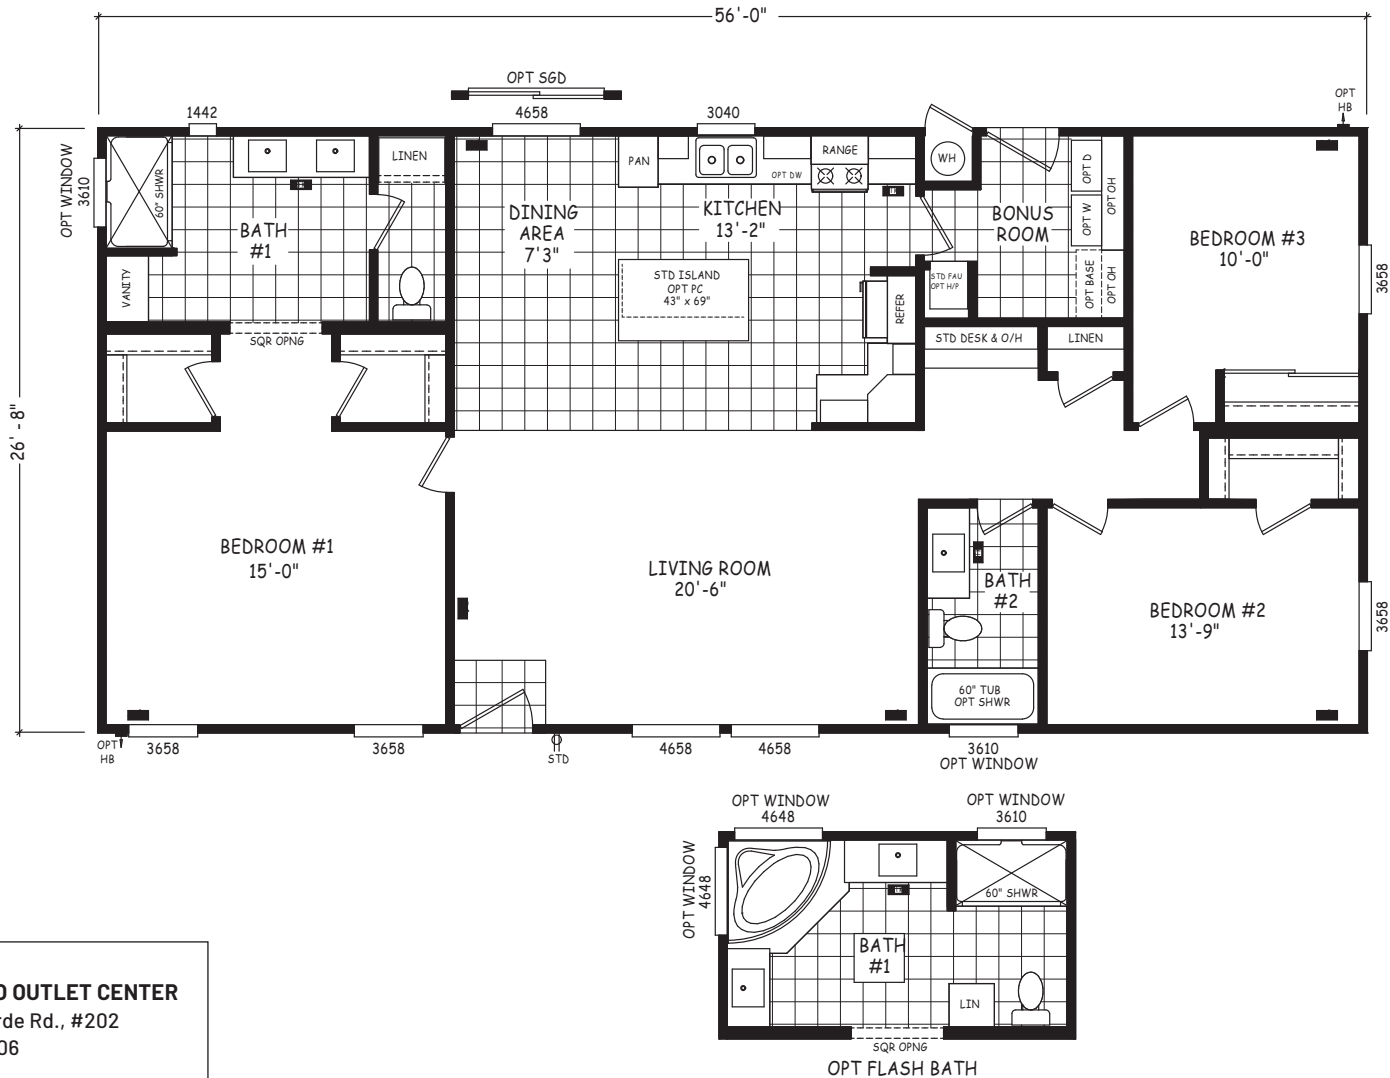

# Voltaire

Edge Series

1,494 SQ. FT. (Approximate) 3 Bedroom, 2 Bath

Last Updated: 5-21-24

**FACTORY EXPO OUTLET CENTER**  
5757 S. Palo Verde Rd., #202  
Tucson, AZ 85706

**FactoryBuiltHomesDirect.com | 1-800-965-2781**