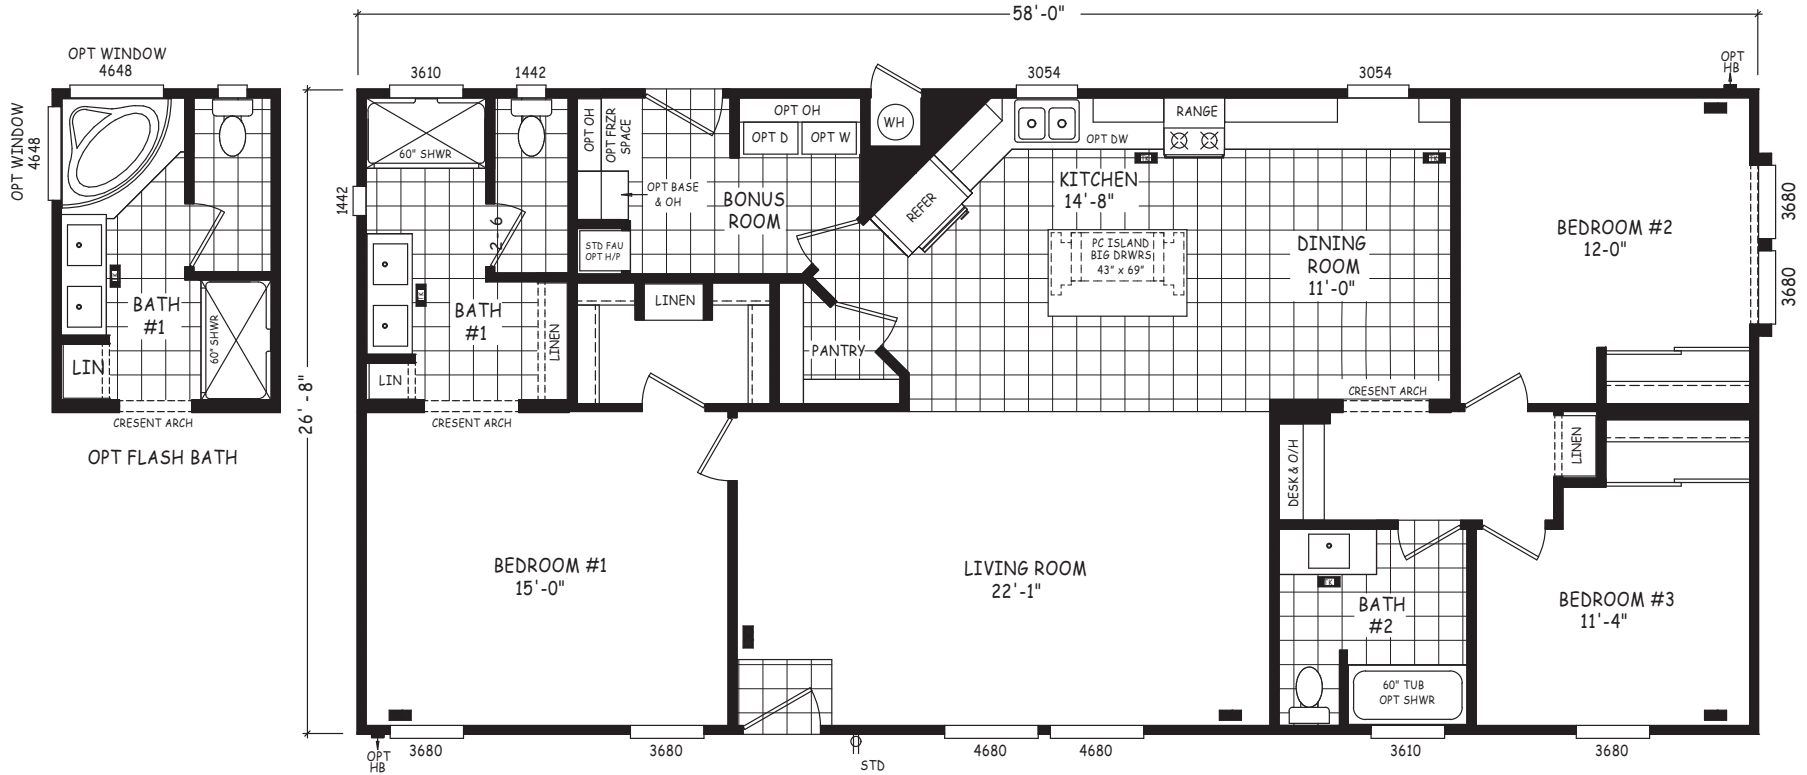

# Wellsville

Pinnacle Series

1,547 SQ. FT. (Approximate) 3 Bedroom, 2 Bath

Last Updated: 8-22-22

**FACTORY EXPO OUTLET CENTER**

5757 S. Palo Verde Rd., #202  
Tucson, AZ 85706

**FactoryBuiltHomesDirect.com | 1-800-965-2781**