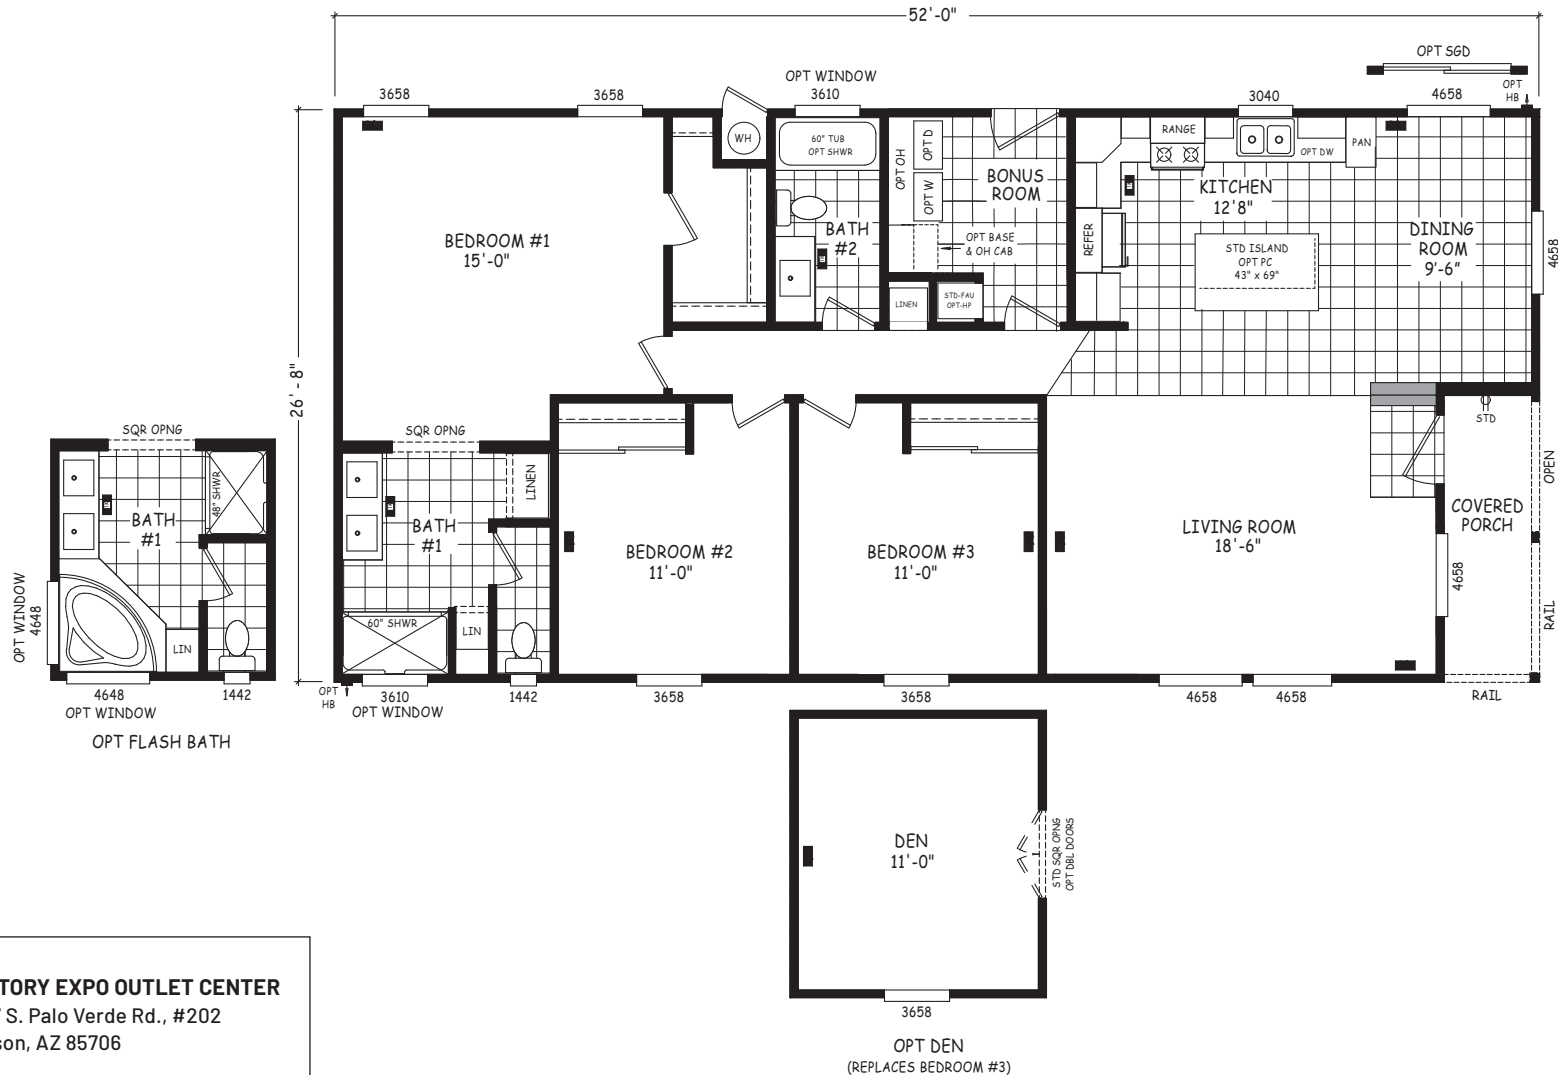

Wethersfield

Edge Series

1,494 SQ. FT. (Approximate) 3 Bedroom, 2 Bath

Last Updated: 8-22-22

FACTORY EXPO OUTLET CENTER
 5757 S. Palo Verde Rd., #202
 Tucson, AZ 85706

FactoryBuiltHomesDirect.com | 1-800-965-2781