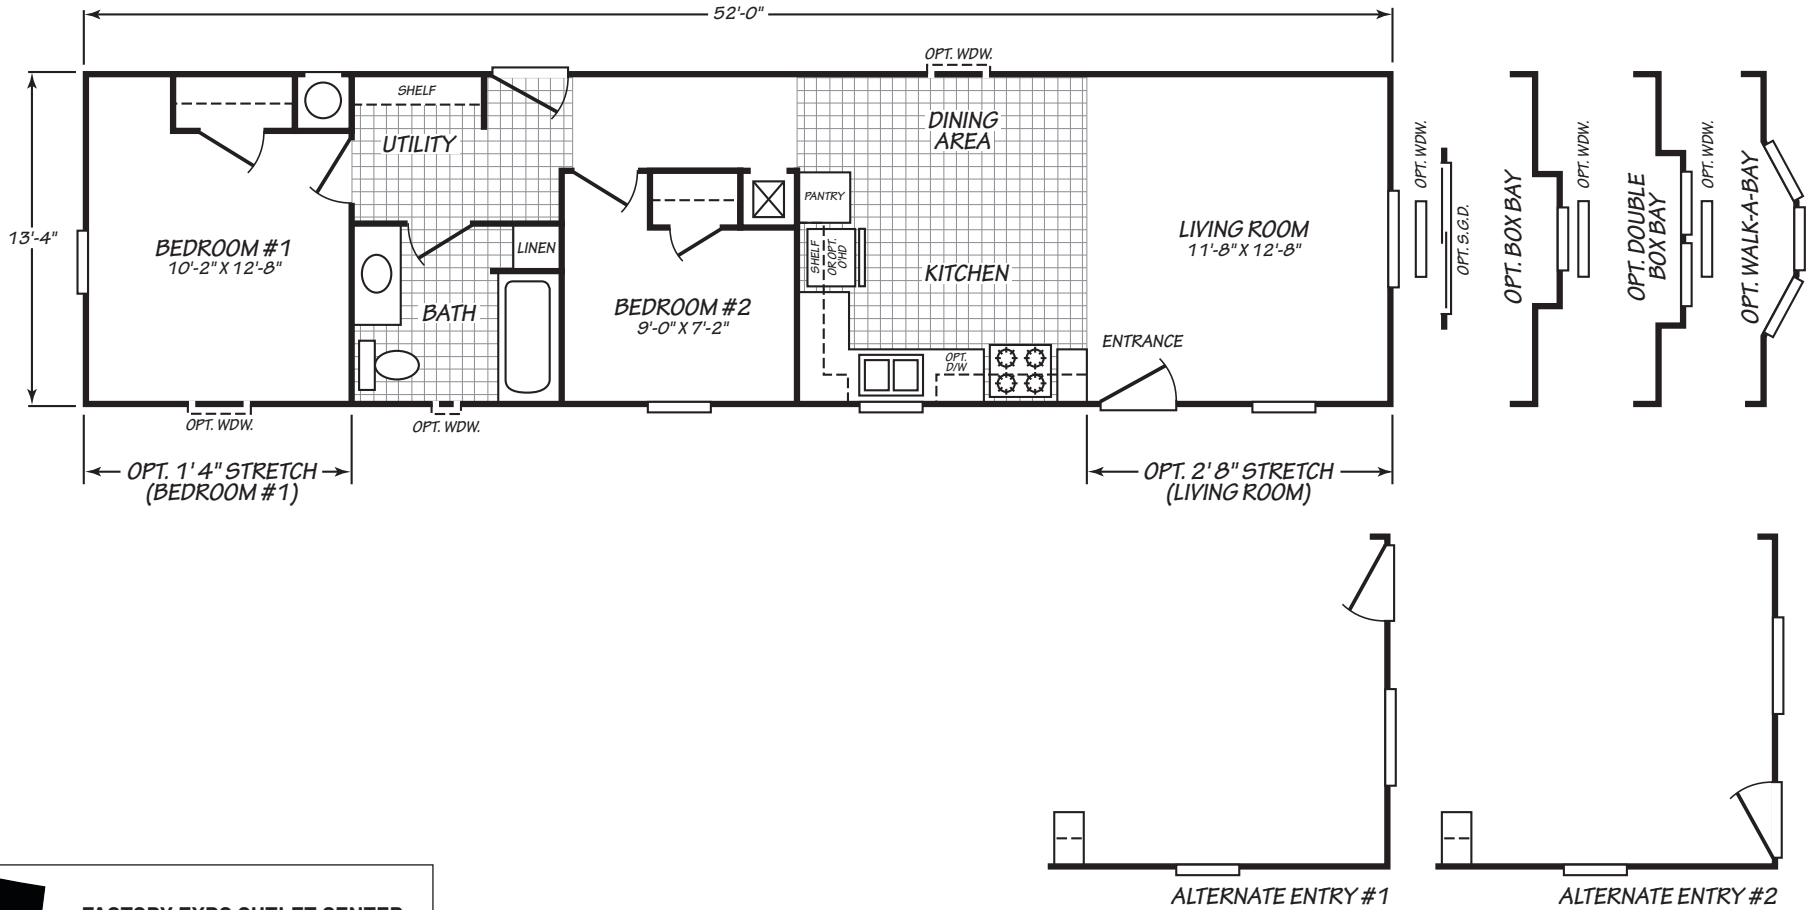

Winnett

Canyon Lake Series

693 SQ. FT. (Approximate) 2 Bedroom, 1 Bath

Last Updated: 11-23-22

FACTORY EXPO OUTLET CENTER
5757 S. Palo Verde Rd., #202
Tucson, AZ 85706

FactoryBuiltHomesDirect.com | 1-800-965-2781